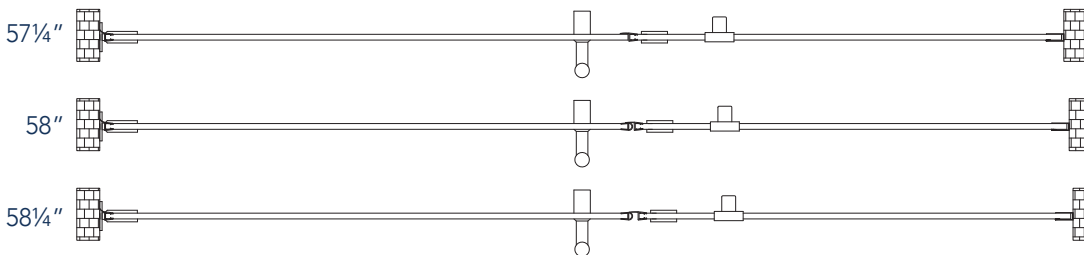

# Aston Belmore SDR 965-5826

**CH** CHROME HARDWARE

**SS** STAINLESS STEEL HARDWARE

**ORB** OIL RUBBED BRONZE HARDWARE

MODEL	WALL OPENING(A)	DOOR PANEL WIDTH(B)	FIXED PANEL WIDTH(C)	HEIGHT (D)	HANDLE HEIGHT(E)	ENTRY OPEN(F)
SDR965-5826-10	57 1/4" - 58 1/4"	25 5/8"	31 5/8"	72"	36 1/4"	23 5/8" - 24 5/8"