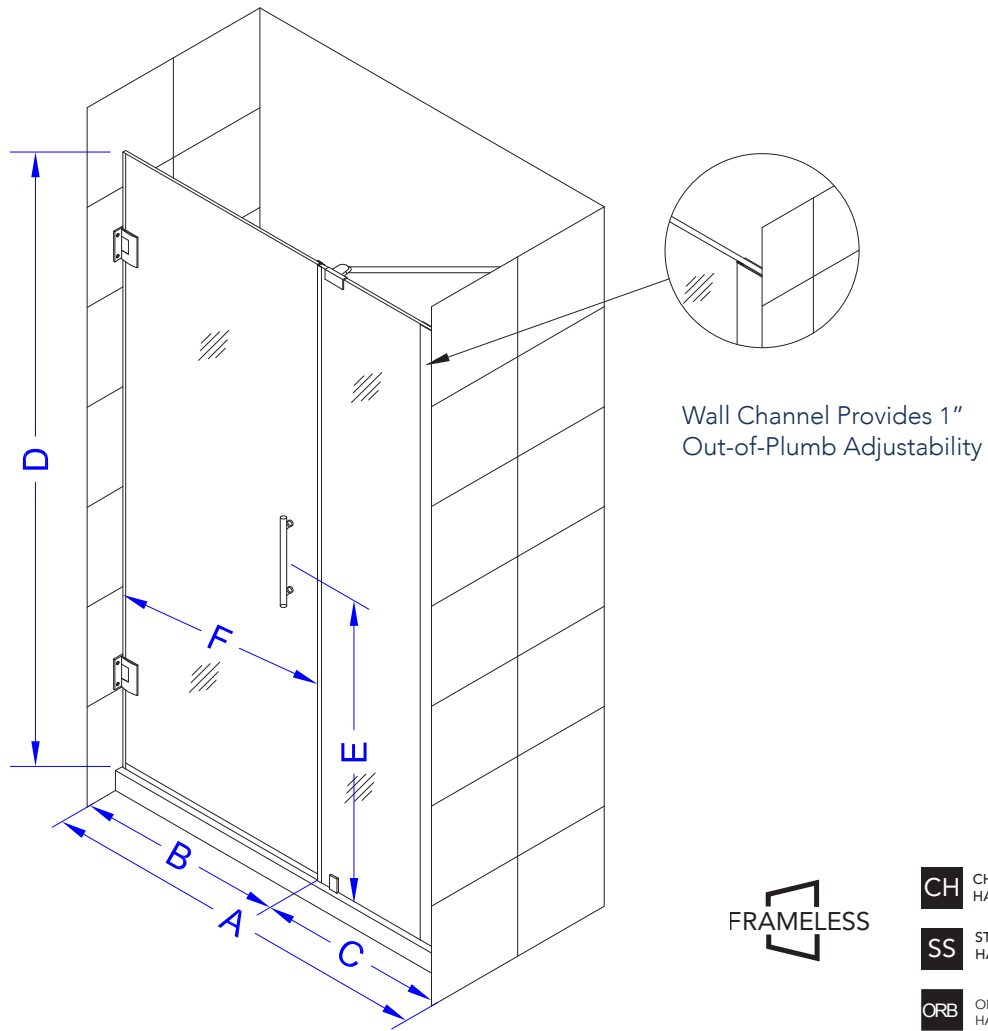

# Aston Belmore SDR 965-5826

**CH** CHROME HARDWARE

**SS** STAINLESS STEEL HARDWARE

**ORB** OIL RUBBED BRONZE HARDWARE

MODEL	WALL OPENING(A)	DOOR PANEL WIDTH(B)	FIXED PANEL WIDTH(C)	HEIGHT (D)	HANDLE HEIGHT(E)	ENTRY OPEN(F)
SDR965-5826-10	57 1/4" - 58 1/4"	25 5/8"	31 5/8"	72"	36 1/4"	23 5/8" - 24 5/8"

ASTON  
**STARCAST**  
FROM EnduroShield

POLISHED CHROME

STAINLESS STEEL

OIL RUBBED BRONZE

FROSTED GLASS

CLEAR GLASS