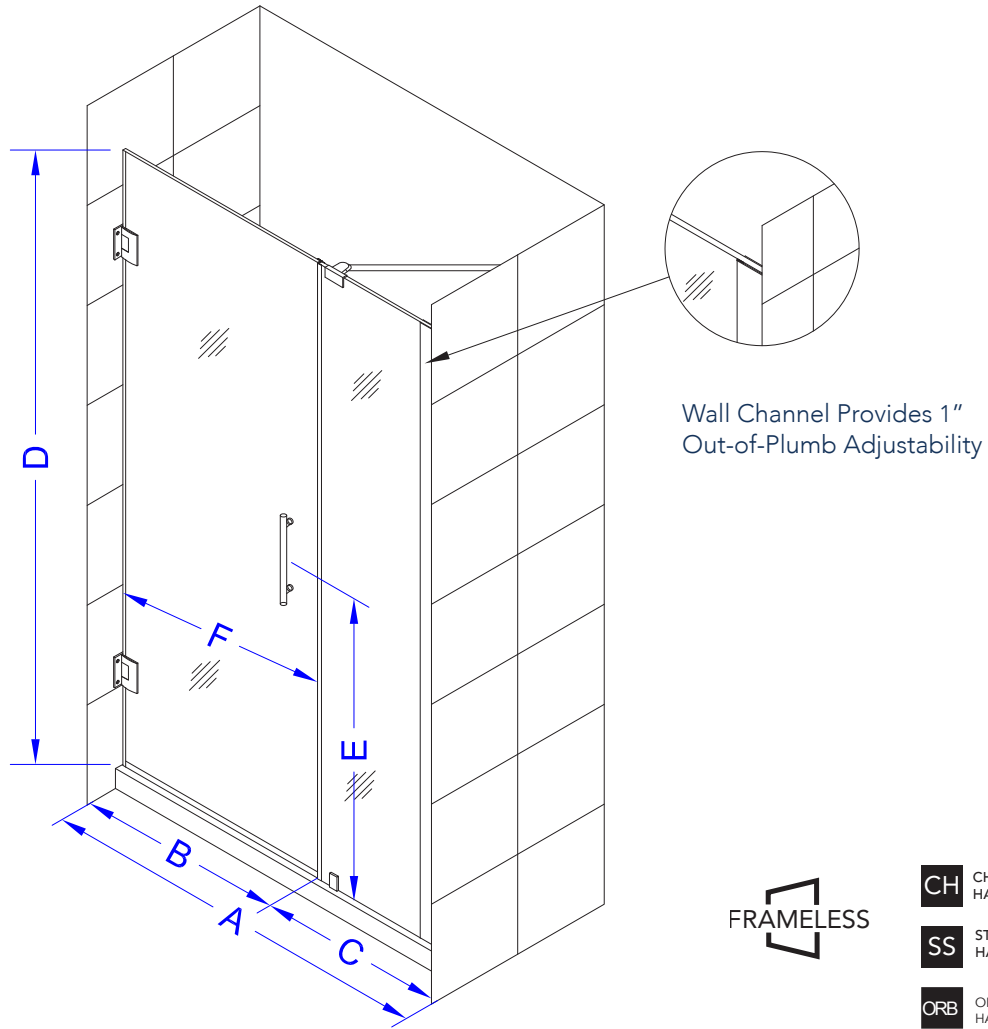

Aston Belmore SDR 965-5822

- CH** CHROME HARDWARE
- SS** STAINLESS STEEL HARDWARE
- ORB** OIL RUBBED BRONZE HARDWARE

MODEL	WALL OPENING(A)	DOOR PANEL WIDTH(B)	FIXED PANEL WIDTH(C)	HEIGHT (D)	HANDLE HEIGHT(E)	ENTRY OPEN(F)
SDR965-5822-10	57 1/4" - 58 1/4"	21 5/8"	35 5/8"	72"	36 1/4"	19 5/8" - 20 5/8"