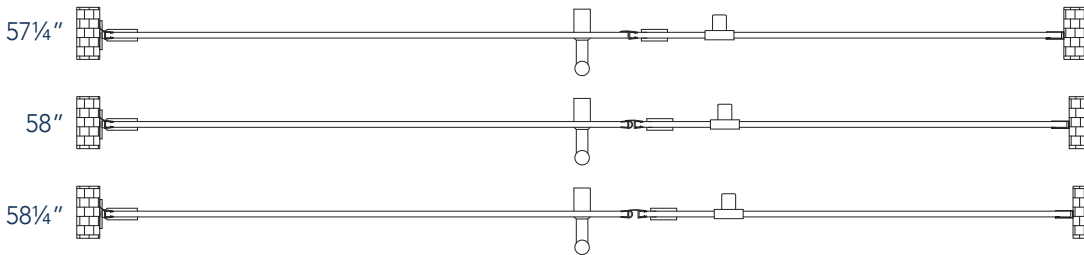

Aston Belmore SDR 965-5822

- CH** CHROME HARDWARE
- SS** STAINLESS STEEL HARDWARE
- ORB** OIL RUBBED BRONZE HARDWARE

MODEL	WALL OPENING(A)	DOOR PANEL WIDTH(B)	FIXED PANEL WIDTH(C)	HEIGHT (D)	HANDLE HEIGHT(E)	ENTRY OPEN(F)
SDR965-5822-10	57 1/4" - 58 1/4"	21 5/8"	35 5/8"	72"	36 1/4"	19 5/8" - 20 5/8"