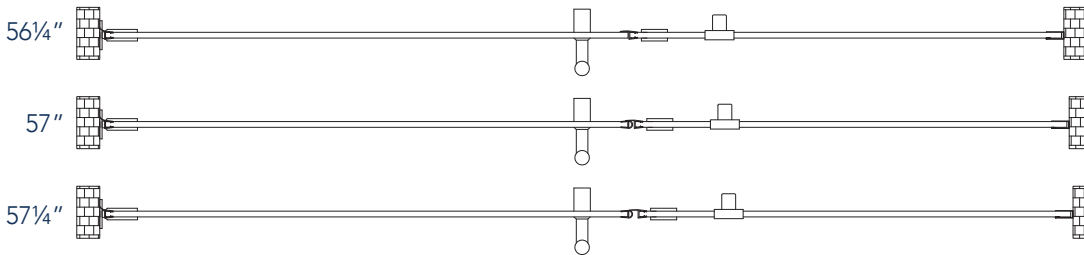

Aston Belmore SDR 965-5725

- CH** CHROME HARDWARE
- SS** STAINLESS STEEL HARDWARE
- ORB** OIL RUBBED BRONZE HARDWARE

MODEL	WALL OPENING(A)	DOOR PANEL WIDTH(B)	FIXED PANEL WIDTH(C)	HEIGHT (D)	HANDLE HEIGHT(E)	ENTRY OPEN(F)
SDR965-5725-10	56 1/4" - 57 1/4"	24 5/8"	31 5/8"	72"	36 1/4"	22 5/8" - 23 5/8"