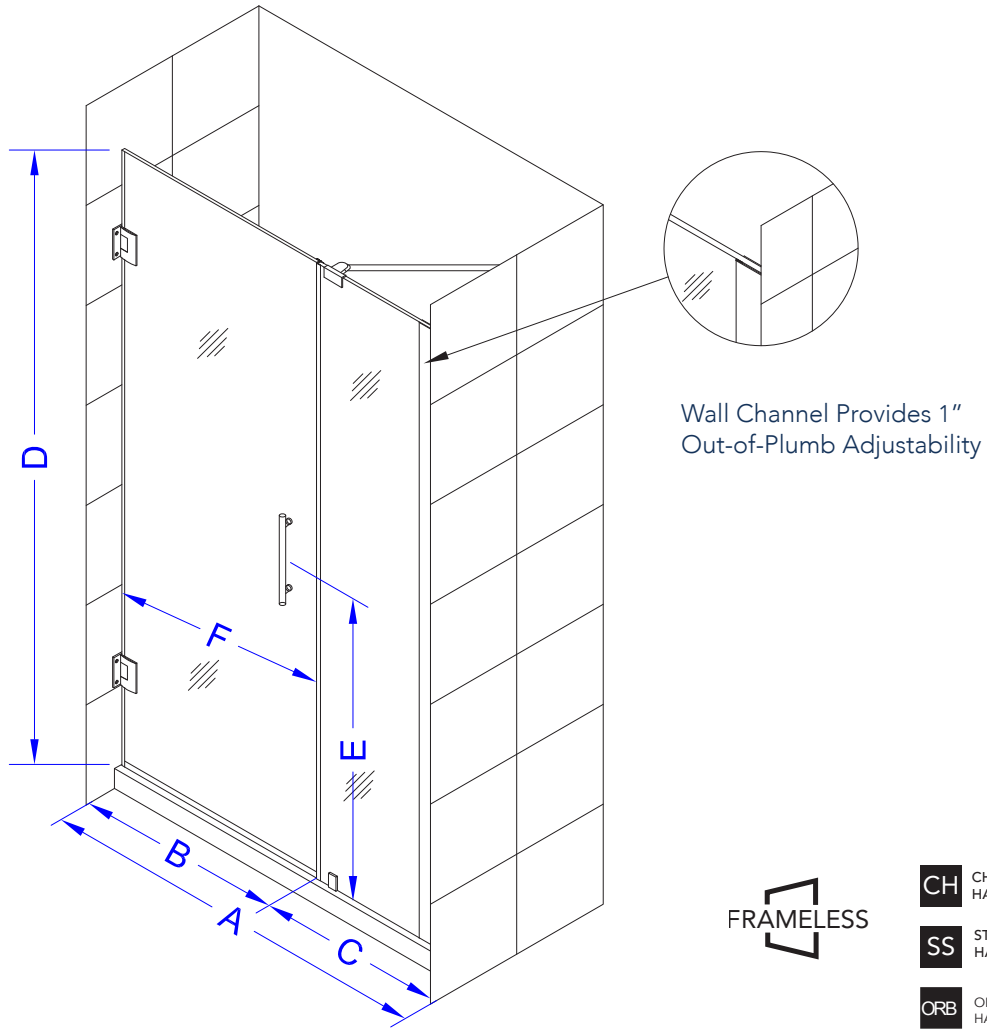

Aston Belmore SDR 965-5725

- CH** CHROME HARDWARE
- SS** STAINLESS STEEL HARDWARE
- ORB** OIL RUBBED BRONZE HARDWARE

MODEL	WALL OPENING(A)	DOOR PANEL WIDTH(B)	FIXED PANEL WIDTH(C)	HEIGHT (D)	HANDLE HEIGHT(E)	ENTRY OPEN(F)
SDR965-5725-10	56 1/4" - 57 1/4"	24 5/8"	31 5/8"	72"	36 1/4"	22 5/8" - 23 5/8"