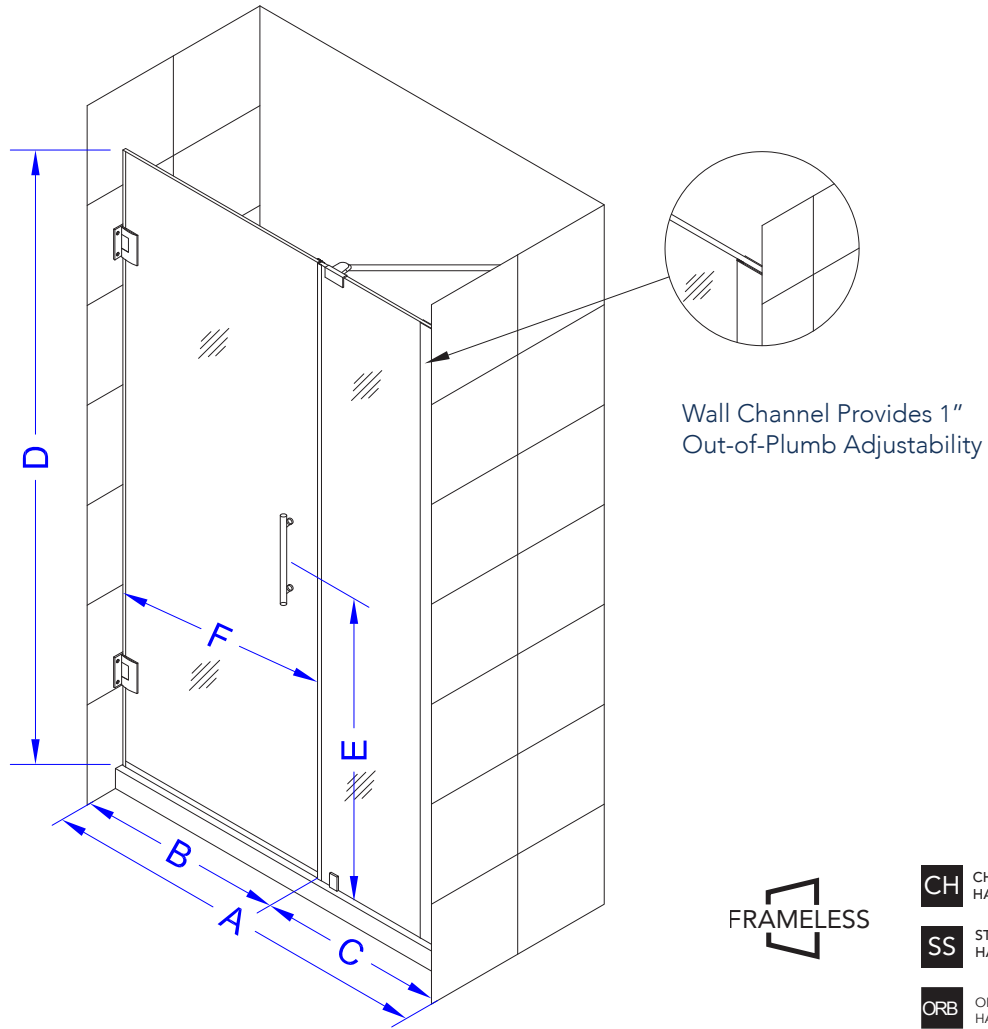

Aston Belmore SDR 965-5533

CH CHROME HARDWARE

SS STAINLESS STEEL HARDWARE

ORB OIL RUBBED BRONZE HARDWARE

MODEL	WALL OPENING(A)	DOOR PANEL WIDTH(B)	FIXED PANEL WIDTH(C)	HEIGHT (D)	HANDLE HEIGHT(E)	ENTRY OPEN(F)
SDR965-5533-10	54 1/4" - 55 1/4"	32 5/8"	21 5/8"	72"	36 1/4"	30 5/8" - 31 5/8"