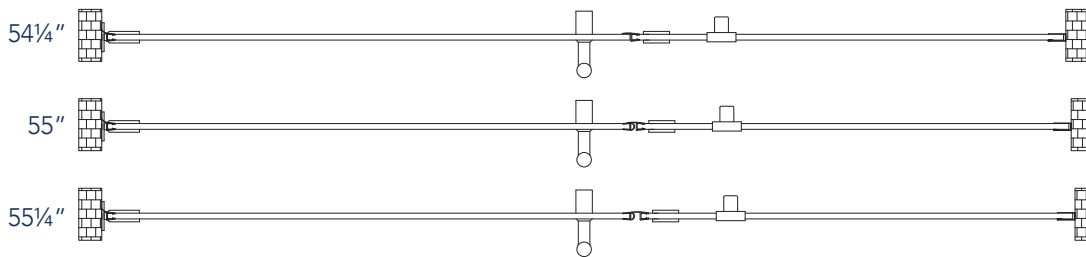

Aston Belmore SDR 965-5533

CH CHROME HARDWARE

SS STAINLESS STEEL HARDWARE

ORB OIL RUBBED BRONZE HARDWARE

MODEL	WALL OPENING(A)	DOOR PANEL WIDTH(B)	FIXED PANEL WIDTH(C)	HEIGHT (D)	HANDLE HEIGHT(E)	ENTRY OPEN(F)
SDR965-5533-10	54 1/4" - 55 1/4"	32 5/8"	21 5/8"	72"	36 1/4"	30 5/8" - 31 5/8"