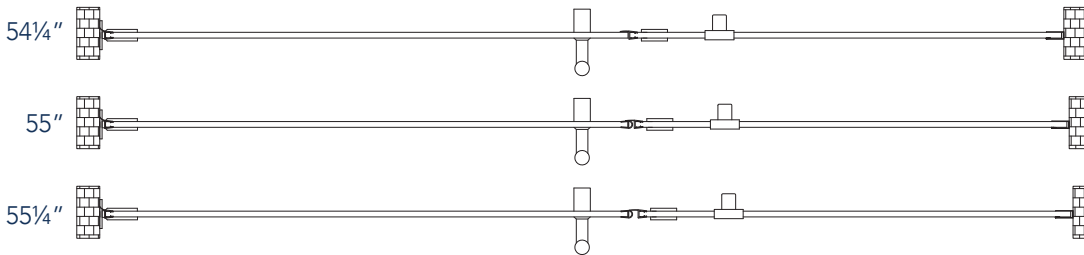

Aston Belmore SDR 965-5525

CH CHROME HARDWARE

SS STAINLESS STEEL HARDWARE

ORB OIL RUBBED BRONZE HARDWARE

MODEL	WALL OPENING(A)	DOOR PANEL WIDTH(B)	FIXED PANEL WIDTH(C)	HEIGHT (D)	HANDLE HEIGHT(E)	ENTRY OPEN(F)
SDR965-5525-10	54 1/4" - 55 1/4"	24 5/8"	29 5/8"	72"	36 1/4"	22 5/8" - 23 5/8"