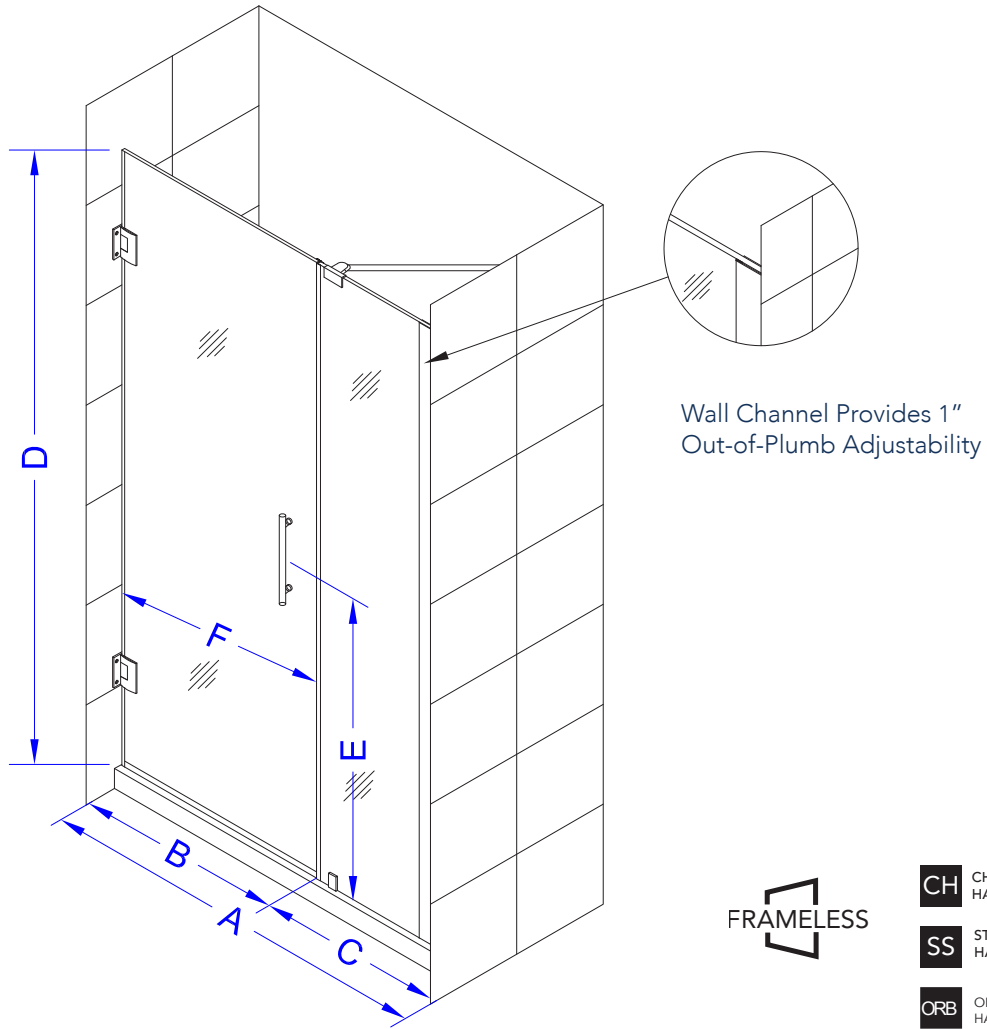

Aston Belmore SDR 965-5523

MODEL	WALL OPENING(A)	DOOR PANEL WIDTH(B)	FIXED PANEL WIDTH(C)	HEIGHT (D)	HANDLE HEIGHT(E)	ENTRY OPEN(F)
SDR965-5523-10	54 1/4" - 55 1/4"	22 5/8"	31 5/8"	72"	36 1/4"	20 5/8" - 21 5/8"