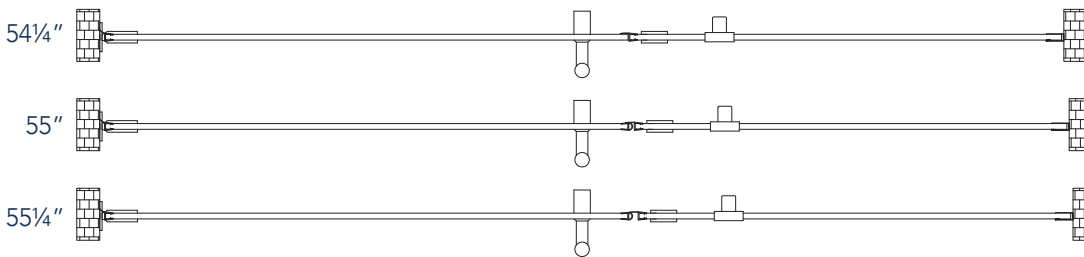

Aston Belmore SDR 965-5523

MODEL	WALL OPENING(A)	DOOR PANEL WIDTH(B)	FIXED PANEL WIDTH(C)	HEIGHT (D)	HANDLE HEIGHT(E)	ENTRY OPEN(F)
SDR965-5523-10	54 1/4" - 55 1/4"	22 5/8"	31 5/8"	72"	36 1/4"	20 5/8" - 21 5/8"