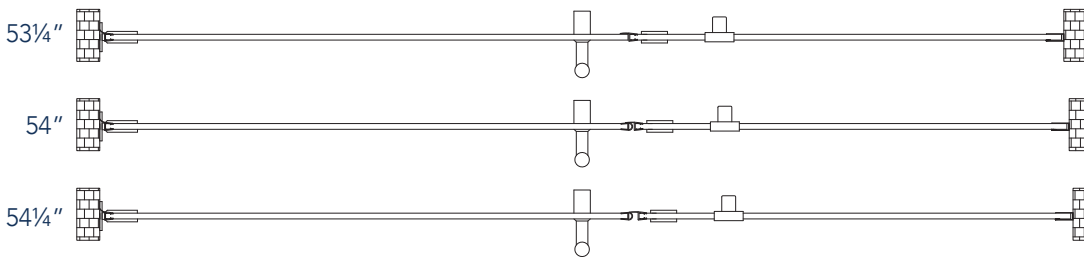

Aston Belmore SDR 965-5432

- CH** CHROME HARDWARE
- SS** STAINLESS STEEL HARDWARE
- ORB** OIL RUBBED BRONZE HARDWARE

MODEL	WALL OPENING(A)	DOOR PANEL WIDTH(B)	FIXED PANEL WIDTH(C)	HEIGHT (D)	HANDLE HEIGHT(E)	ENTRY OPEN(F)
SDR965-5432-10	53 1/4" - 54 1/4"	31 5/8"	21 5/8"	72"	36 1/4"	29 5/8" - 30 5/8"