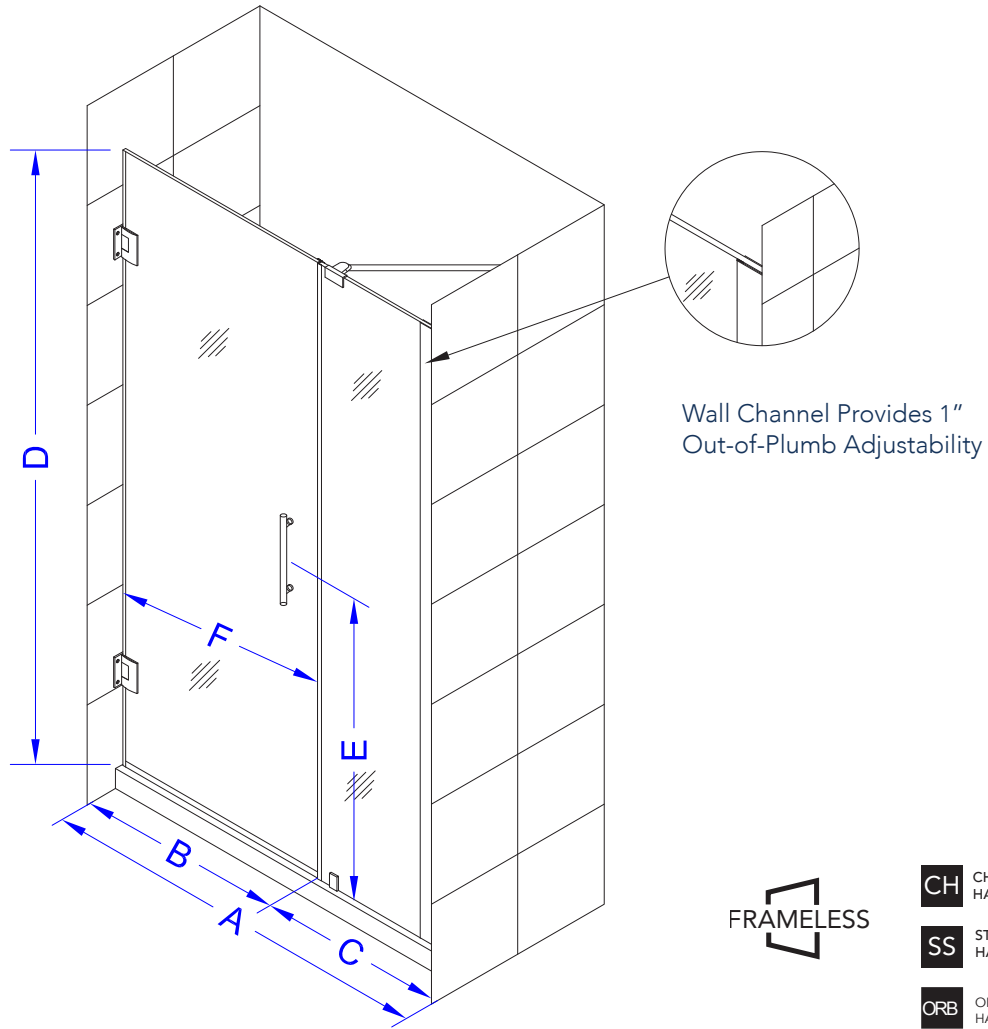

Aston Belmore SDR 965-5432

- CH** CHROME HARDWARE
- SS** STAINLESS STEEL HARDWARE
- ORB** OIL RUBBED BRONZE HARDWARE

MODEL	WALL OPENING(A)	DOOR PANEL WIDTH(B)	FIXED PANEL WIDTH(C)	HEIGHT (D)	HANDLE HEIGHT(E)	ENTRY OPEN(F)
SDR965-5432-10	53 1/4" - 54 1/4"	31 5/8"	21 5/8"	72"	36 1/4"	29 5/8" - 30 5/8"