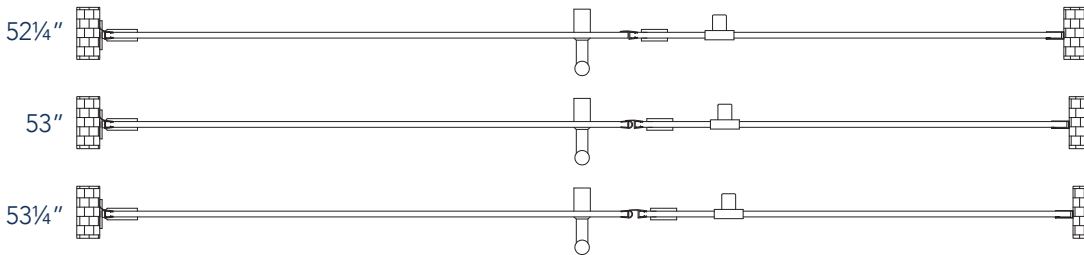

# Aston Belmore SDR 965-5331

- CH** CHROME HARDWARE
- SS** STAINLESS STEEL HARDWARE
- ORB** OIL RUBBED BRONZE HARDWARE

MODEL	WALL OPENING(A)	DOOR PANEL WIDTH(B)	FIXED PANEL WIDTH(C)	HEIGHT (D)	HANDLE HEIGHT(E)	ENTRY OPEN(F)
SDR965-5331-10	52 1/4" - 53 1/4"	30 5/8"	21 5/8"	72"	36 1/4"	28 5/8" - 29 5/8"