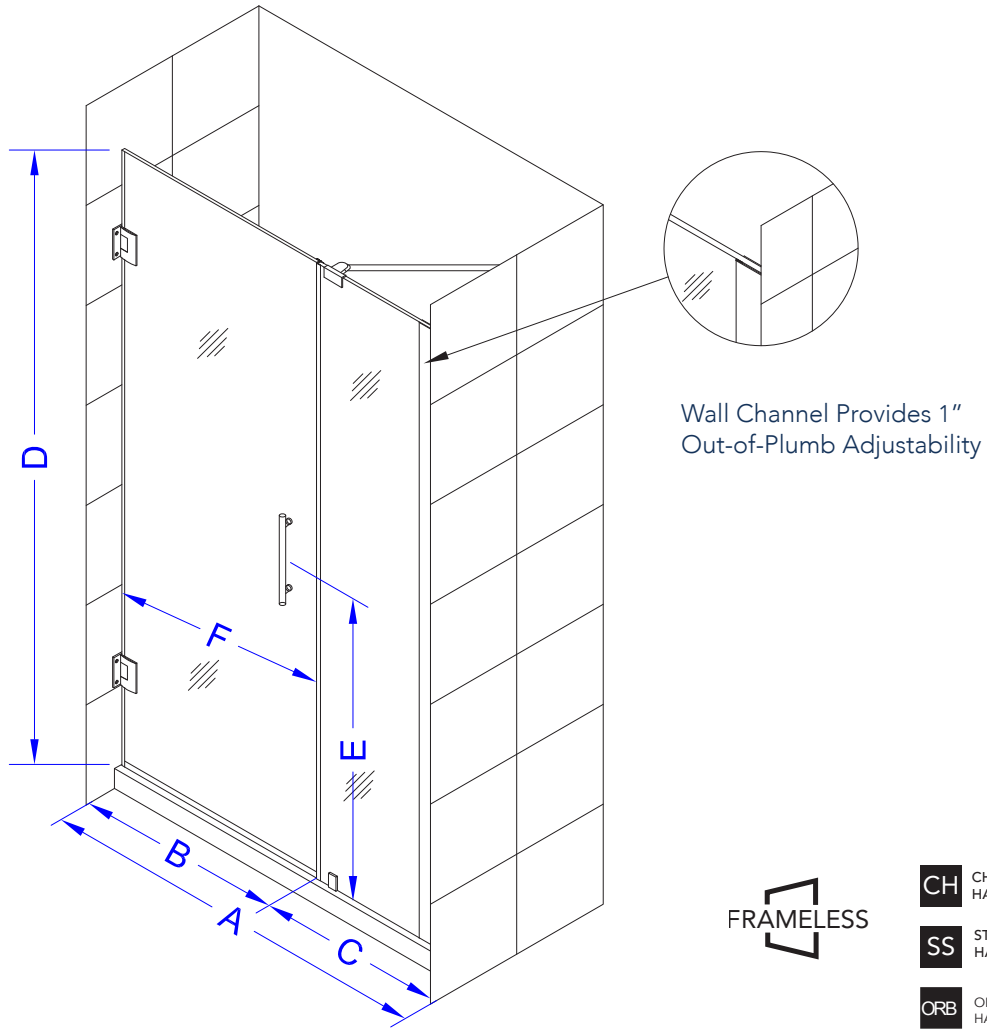

# Aston Belmore SDR 965-5323

- CH** CHROME HARDWARE
- SS** STAINLESS STEEL HARDWARE
- ORB** OIL RUBBED BRONZE HARDWARE

MODEL	WALL OPENING(A)	DOOR PANEL WIDTH(B)	FIXED PANEL WIDTH(C)	HEIGHT (D)	HANDLE HEIGHT(E)	ENTRY OPEN(F)
SDR965-5323-10	52 1/4" - 53 1/4"	22 5/8"	29 5/8"	72"	36 1/4"	20 5/8" - 21 5/8"

ASTON  
**STARCAST**  
FROM EnduroShield

POLISHED CHROME

STAINLESS STEEL

OIL RUBBED BRONZE

FROSTED GLASS

CLEAR GLASS