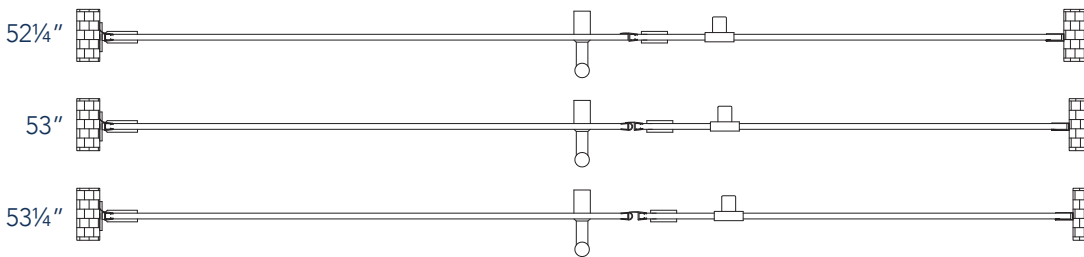

# Aston Belmore SDR 965-5323

- CH** CHROME HARDWARE
- SS** STAINLESS STEEL HARDWARE
- ORB** OIL RUBBED BRONZE HARDWARE

MODEL	WALL OPENING(A)	DOOR PANEL WIDTH(B)	FIXED PANEL WIDTH(C)	HEIGHT (D)	HANDLE HEIGHT(E)	ENTRY OPEN(F)
SDR965-5323-10	52 1/4" - 53 1/4"	22 5/8"	29 5/8"	72"	36 1/4"	20 5/8" - 21 5/8"