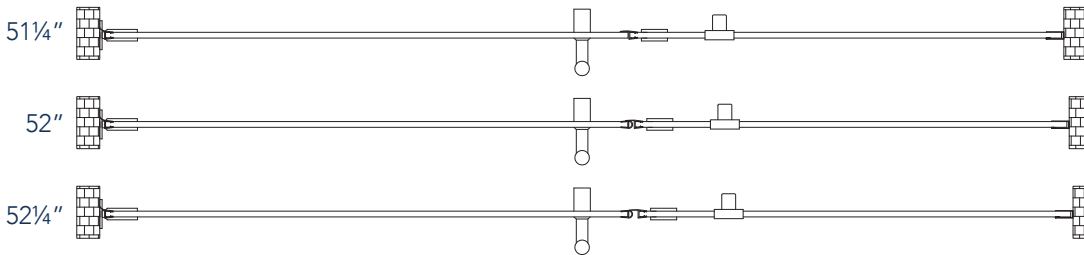

Aston Belmore SDR 965-5238

- CH** CHROME HARDWARE
- SS** STAINLESS STEEL HARDWARE
- ORB** OIL RUBBED BRONZE HARDWARE

MODEL	WALL OPENING(A)	DOOR PANEL WIDTH(B)	FIXED PANEL WIDTH(C)	HEIGHT (D)	HANDLE HEIGHT(E)	ENTRY OPEN(F)
SDR965-5238-10	51 1/4" - 52 1/4"	37 5/8"	13 5/8"	72"	36 1/4"	35 5/8" - 36 5/8"