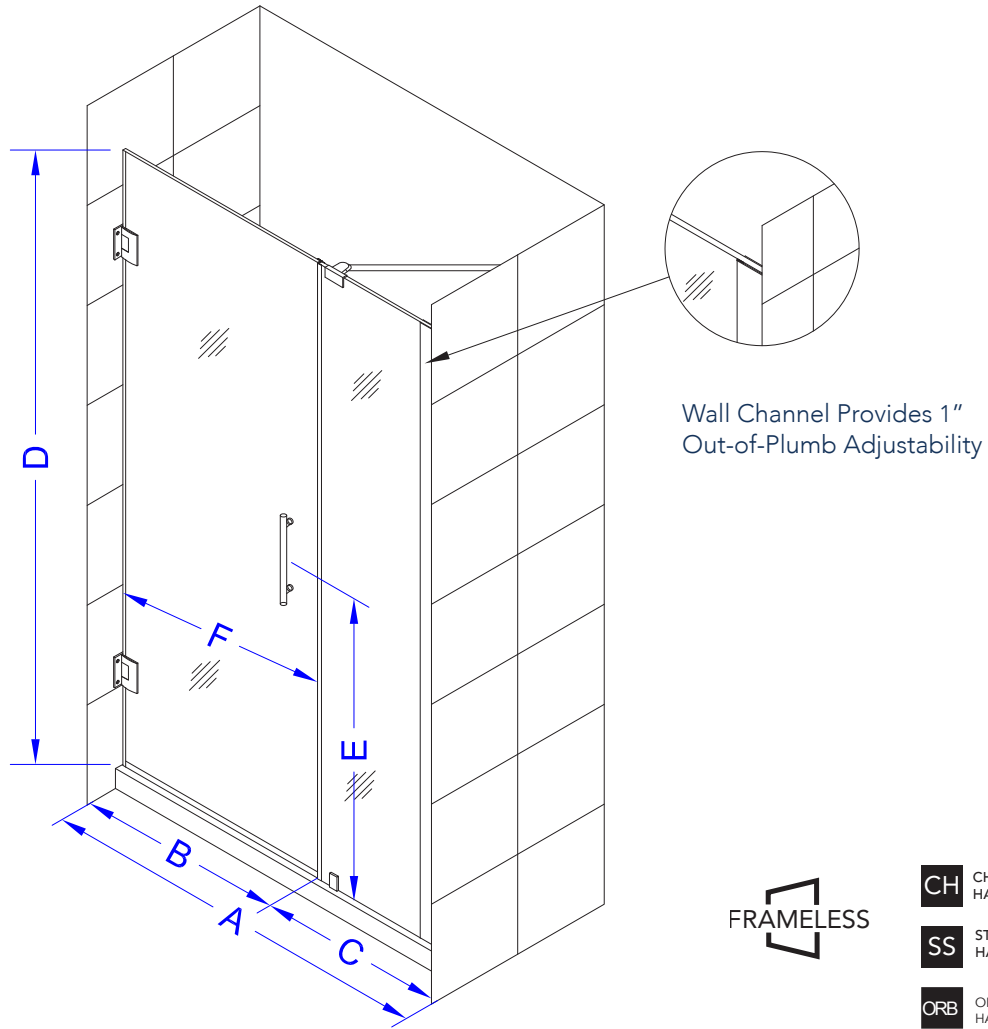

Aston Belmore SDR 965-5238

- CH** CHROME HARDWARE
- SS** STAINLESS STEEL HARDWARE
- ORB** OIL RUBBED BRONZE HARDWARE

MODEL	WALL OPENING(A)	DOOR PANEL WIDTH(B)	FIXED PANEL WIDTH(C)	HEIGHT (D)	HANDLE HEIGHT(E)	ENTRY OPEN(F)
SDR965-5238-10	51 1/4" - 52 1/4"	37 5/8"	13 5/8"	72"	36 1/4"	35 5/8" - 36 5/8"

ASTON
STARCAST
FROM **EnduroShield**

POLISHED CHROME

STAINLESS STEEL

OIL RUBBED BRONZE

FROSTED GLASS

CLEAR GLASS