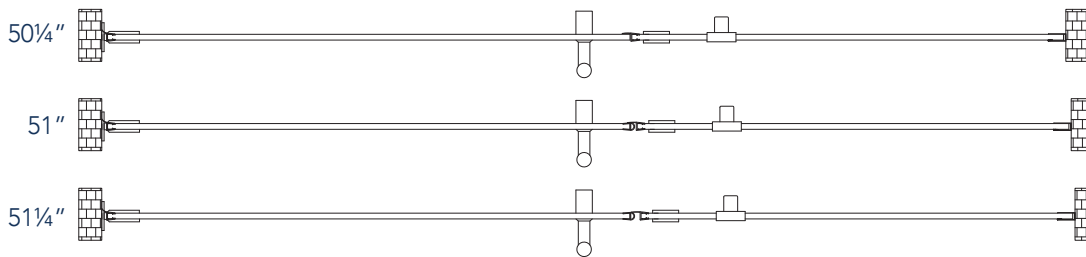

Aston Belmore SDR 965-5129

- CH** CHROME HARDWARE
- SS** STAINLESS STEEL HARDWARE
- ORB** OIL RUBBED BRONZE HARDWARE

MODEL	WALL OPENING(A)	DOOR PANEL WIDTH(B)	FIXED PANEL WIDTH(C)	HEIGHT (D)	HANDLE HEIGHT(E)	ENTRY OPEN(F)
SDR965-5129-10	50 1/4"-51 1/4"	28 5/8"	21 5/8"	72"	36 1/4"	26 5/8"-27 5/8"