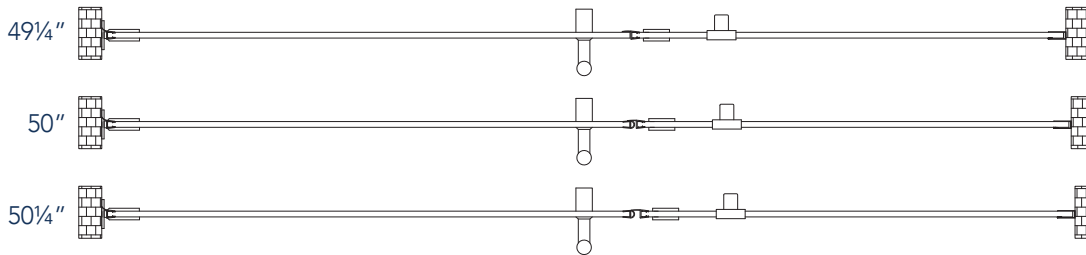

Aston Belmore SDR 965-5036

- CH** CHROME HARDWARE
- SS** STAINLESS STEEL HARDWARE
- ORB** OIL RUBBED BRONZE HARDWARE

MODEL	WALL OPENING(A)	DOOR PANEL WIDTH(B)	FIXED PANEL WIDTH(C)	HEIGHT (D)	HANDLE HEIGHT(E)	ENTRY OPEN(F)
SDR965-5036-10	49 1/4" - 50 1/4"	35 5/8"	13 5/8"	72"	36 1/4"	33 5/8" - 34 5/8"