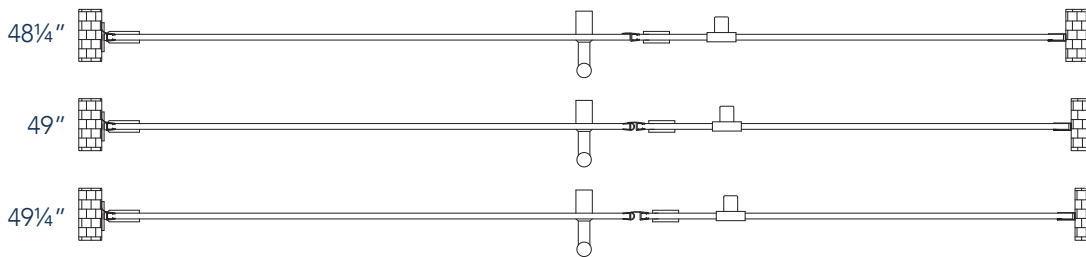

# Aston Belmore SDR 965-4927

MODEL	WALL OPENING(A)	DOOR PANEL WIDTH(B)	FIXED PANEL WIDTH(C)	HEIGHT (D)	HANDLE HEIGHT(E)	ENTRY OPEN(F)
SDR965-4927-10	48 1/4" - 49 1/4"	26 5/8"	21 5/8"	72"	36 1/4"	24 5/8" - 25 5/8"