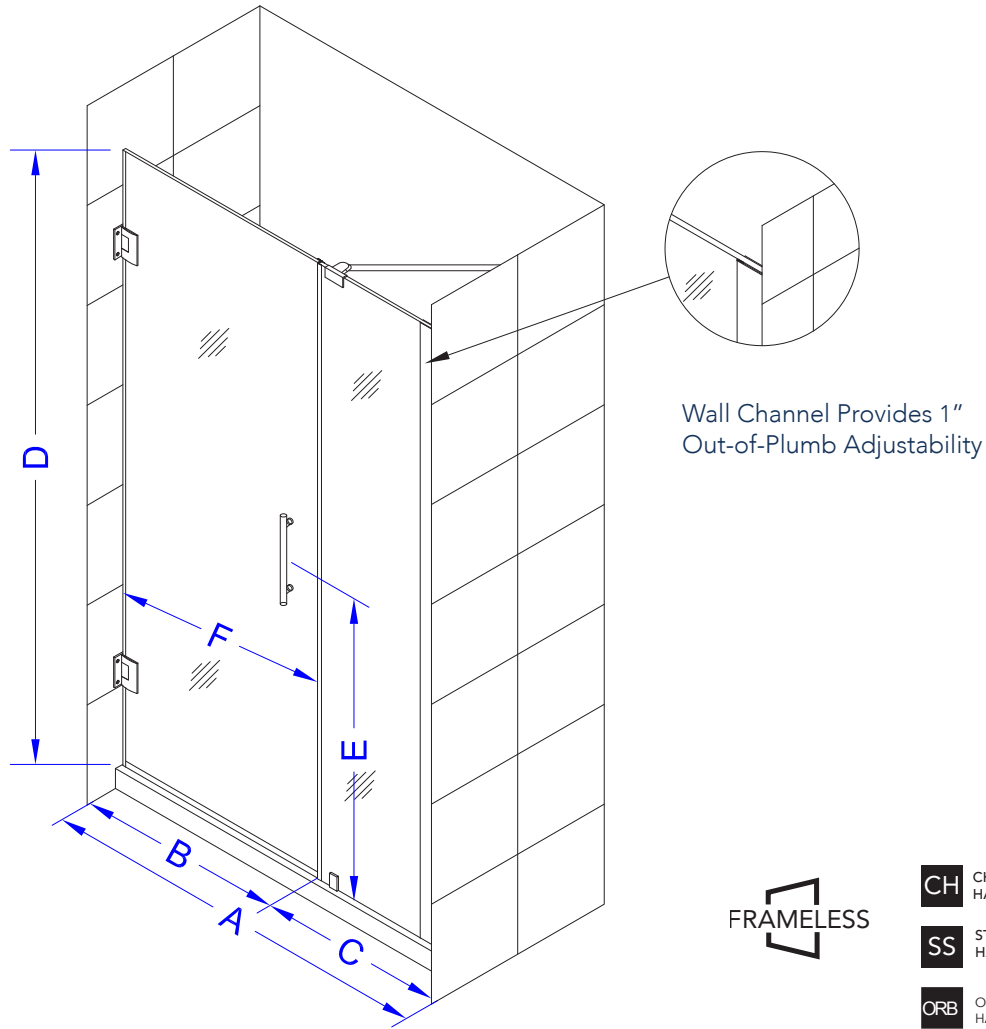

# Aston Belmore SDR 965-4927

MODEL	WALL OPENING(A)	DOOR PANEL WIDTH(B)	FIXED PANEL WIDTH(C)	HEIGHT (D)	HANDLE HEIGHT(E)	ENTRY OPEN(F)
SDR965-4927-10	48 1/4" - 49 1/4"	26 5/8"	21 5/8"	72"	36 1/4"	24 5/8" - 25 5/8"

ASTON  
**STARCAST**  
FROM EnduroShield

POLISHED CHROME

STAINLESS STEEL

OIL RUBBED BRONZE

FROSTED GLASS

CLEAR GLASS