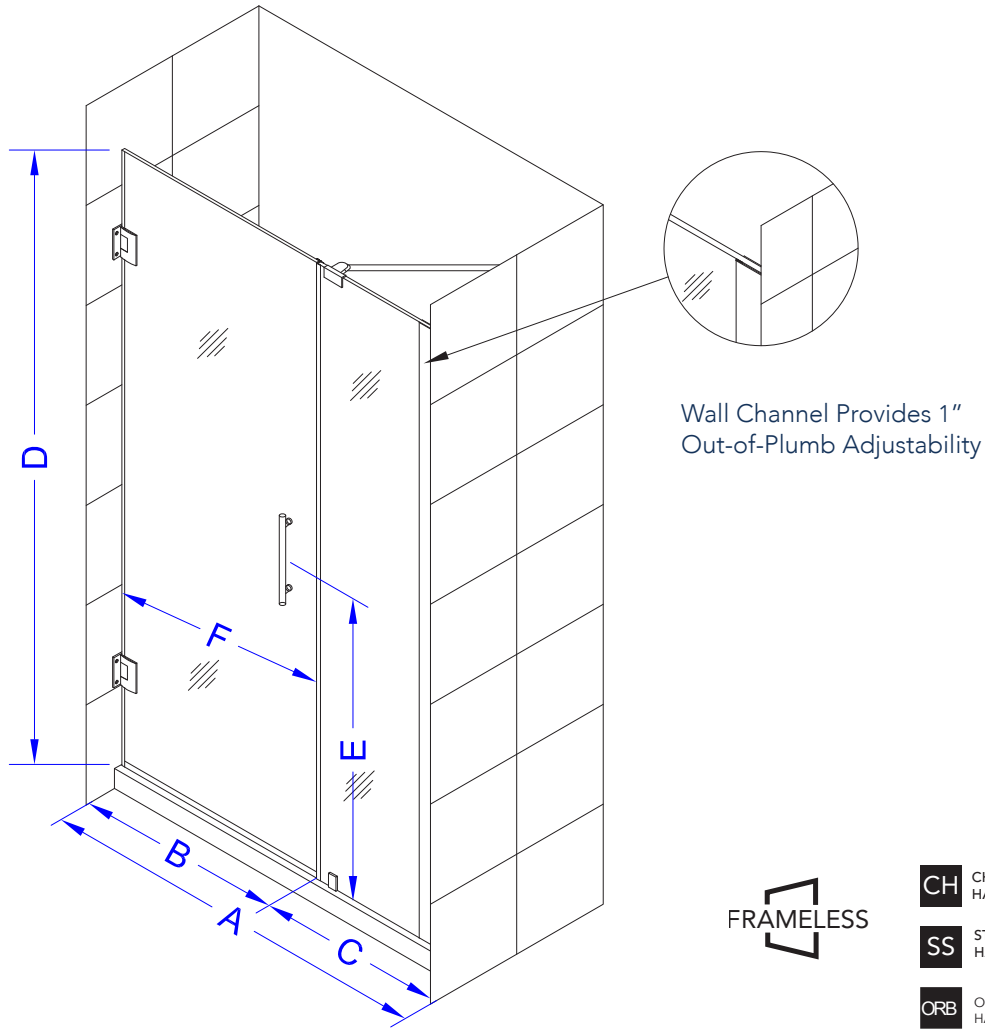

Aston Belmore SDR 965-4834

CH CHROME HARDWARE

SS STAINLESS STEEL HARDWARE

ORB OIL RUBBED BRONZE HARDWARE

MODEL	WALL OPENING(A)	DOOR PANEL WIDTH(B)	FIXED PANEL WIDTH(C)	HEIGHT (D)	HANDLE HEIGHT(E)	ENTRY OPEN(F)
SDR965-4834-10	47 1/4" - 48 1/4"	33 5/8"	13 5/8"	72"	36 1/4"	31 5/8" - 32 5/8"