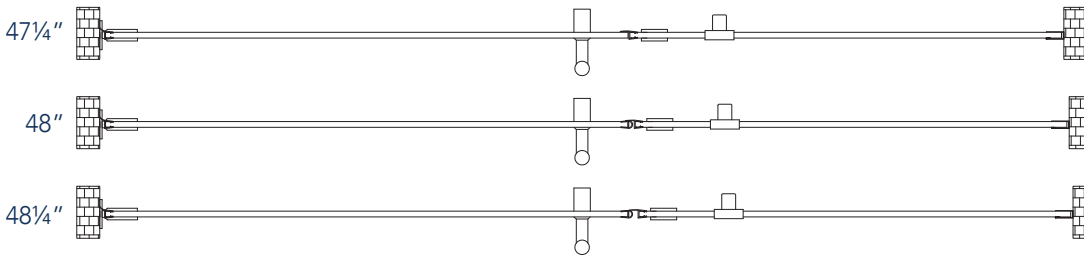

Aston Belmore SDR 965-4834

CH CHROME HARDWARE

SS STAINLESS STEEL HARDWARE

ORB OIL RUBBED BRONZE HARDWARE

MODEL	WALL OPENING(A)	DOOR PANEL WIDTH(B)	FIXED PANEL WIDTH(C)	HEIGHT (D)	HANDLE HEIGHT(E)	ENTRY OPEN(F)
SDR965-4834-10	47 1/4" - 48 1/4"	33 5/8"	13 5/8"	72"	36 1/4"	31 5/8" - 32 5/8"