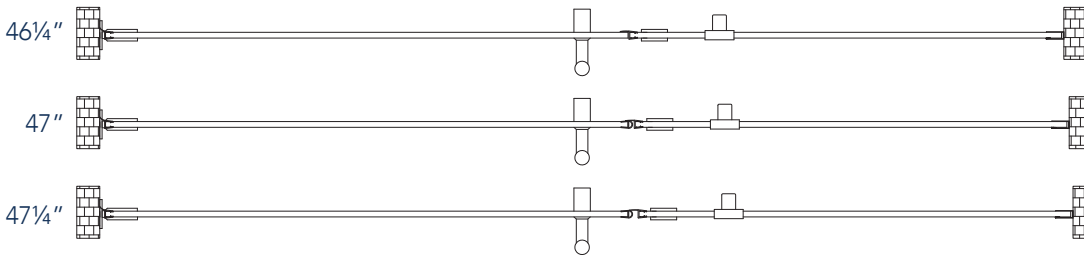

Aston Belmore SDR 965-4733

- CH** CHROME HARDWARE
- SS** STAINLESS STEEL HARDWARE
- ORB** OIL RUBBED BRONZE HARDWARE

MODEL	WALL OPENING(A)	DOOR PANEL WIDTH(B)	FIXED PANEL WIDTH(C)	HEIGHT (D)	HANDLE HEIGHT(E)	ENTRY OPEN(F)
SDR965-4733-10	46 1/4" - 47 1/4"	32 5/8"	13 5/8"	72"	36 1/4"	30 5/8" - 31 5/8"