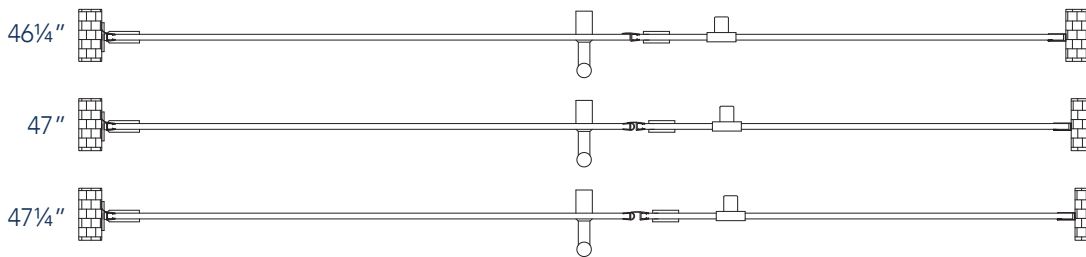

# Aston Belmore SDR 965-4725

**CH** CHROME HARDWARE

**SS** STAINLESS STEEL HARDWARE

**ORB** OIL RUBBED BRONZE HARDWARE

MODEL	WALL OPENING(A)	DOOR PANEL WIDTH(B)	FIXED PANEL WIDTH(C)	HEIGHT (D)	HANDLE HEIGHT(E)	ENTRY OPEN(F)
SDR965-4725-10	46 1/4" - 47 1/4"	24 5/8"	21 5/8"	72"	36 1/4"	22 5/8" - 23 5/8"