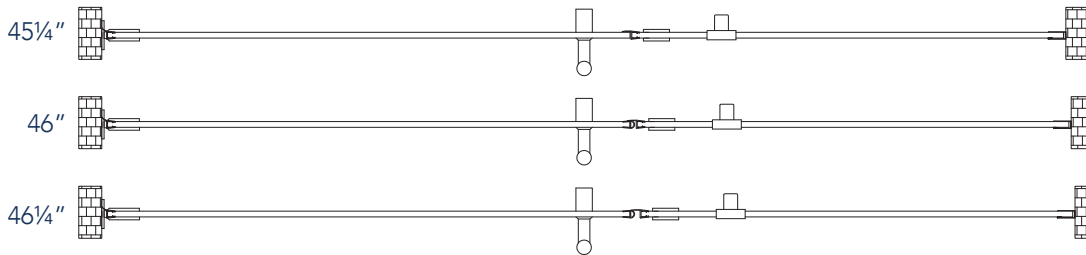

Aston Belmore SDR 965-4636

- CH** CHROME HARDWARE
- SS** STAINLESS STEEL HARDWARE
- ORB** OIL RUBBED BRONZE HARDWARE

MODEL	WALL OPENING(A)	DOOR PANEL WIDTH(B)	FIXED PANEL WIDTH(C)	HEIGHT (D)	HANDLE HEIGHT(E)	ENTRY OPEN(F)
SDR965-4636-10	45 1/4" - 46 1/4"	35 5/8"	9 5/8"	72"	36 1/4"	33 5/8" - 34 5/8"