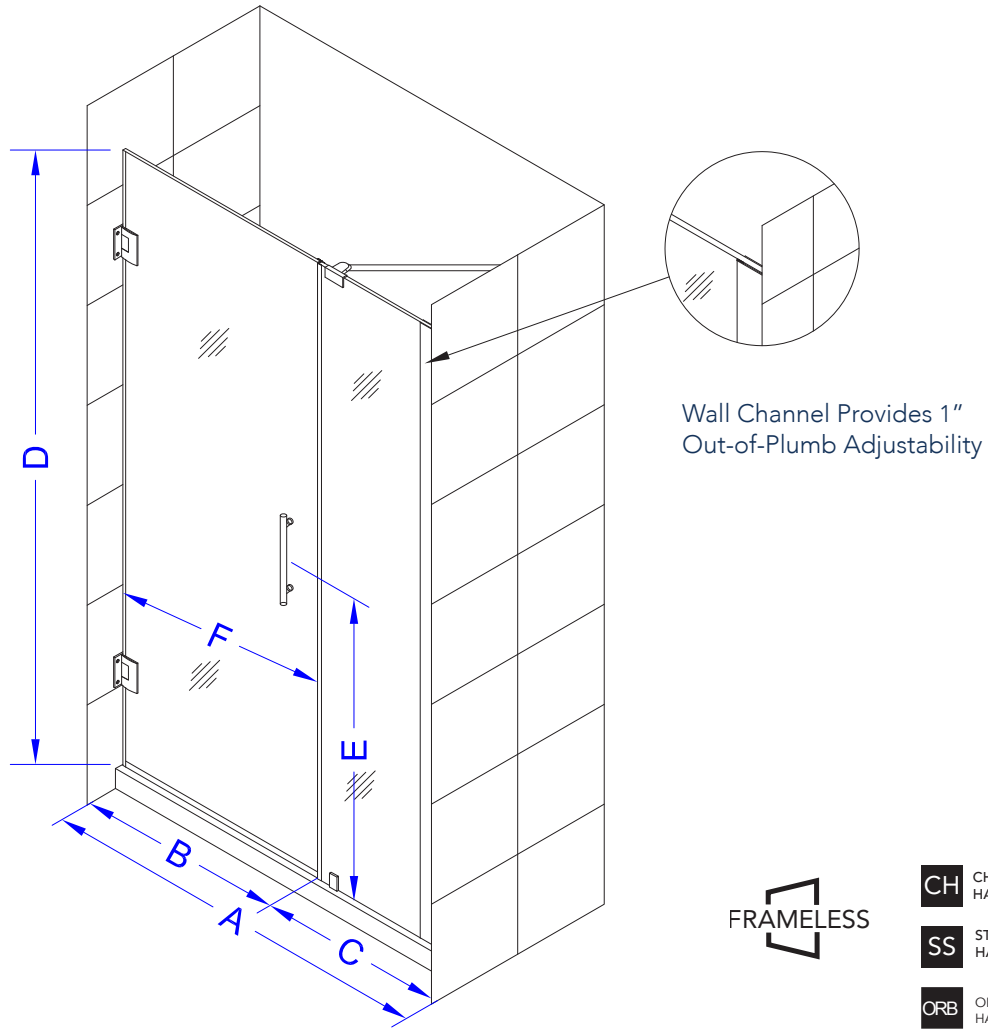

Aston Belmore SDR 965-4636

- CH** CHROME HARDWARE
- SS** STAINLESS STEEL HARDWARE
- ORB** OIL RUBBED BRONZE HARDWARE

MODEL	WALL OPENING(A)	DOOR PANEL WIDTH(B)	FIXED PANEL WIDTH(C)	HEIGHT (D)	HANDLE HEIGHT(E)	ENTRY OPEN(F)
SDR965-4636-10	45 1/4" - 46 1/4"	35 5/8"	9 5/8"	72"	36 1/4"	33 5/8" - 34 5/8"

ASTON
STARCAST
FROM **EnduroShield**

POLISHED CHROME

STAINLESS STEEL

OIL RUBBED BRONZE

FROSTED GLASS

CLEAR GLASS