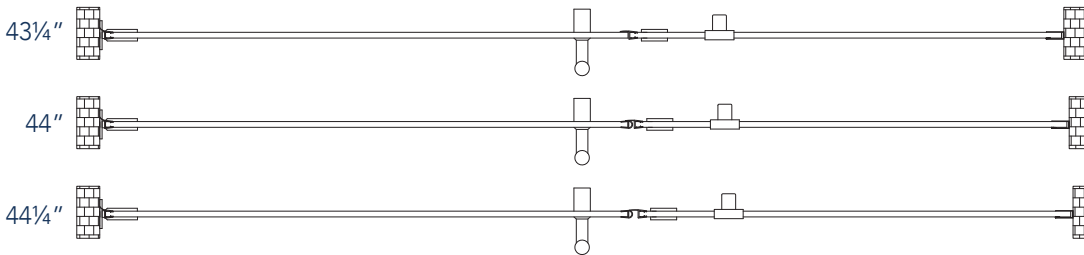

# Aston Belmore SDR 965-4430

**CH** CHROME HARDWARE

**SS** STAINLESS STEEL HARDWARE

**ORB** OIL RUBBED BRONZE HARDWARE

MODEL	WALL OPENING(A)	DOOR PANEL WIDTH(B)	FIXED PANEL WIDTH(C)	HEIGHT (D)	HANDLE HEIGHT(E)	ENTRY OPEN(F)
SDR965-4430-10	43 1/4" - 44 1/4"	29 5/8"	13 5/8"	72"	36 1/4"	27 5/8" - 28 5/8"