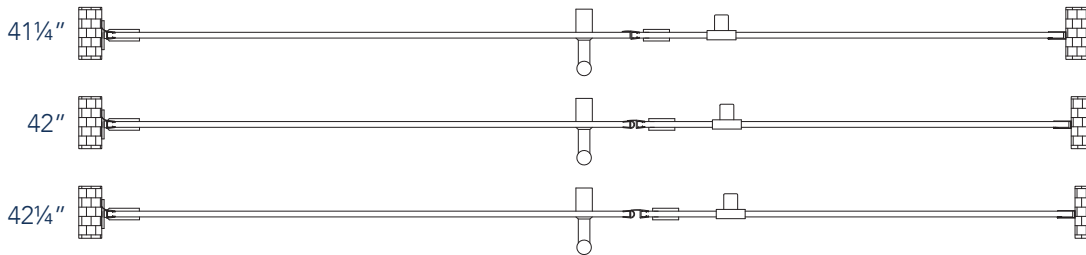

# Aston Belmore SDR 965-4232

- CH** CHROME HARDWARE
- SS** STAINLESS STEEL HARDWARE
- ORB** OIL RUBBED BRONZE HARDWARE

MODEL	WALL OPENING(A)	DOOR PANEL WIDTH(B)	FIXED PANEL WIDTH(C)	HEIGHT (D)	HANDLE HEIGHT(E)	ENTRY OPEN(F)
SDR965-4232-10	41 1/4" - 42 1/4"	31 5/8"	9 5/8"	72"	36 1/4"	29 5/8" - 30 5/8"