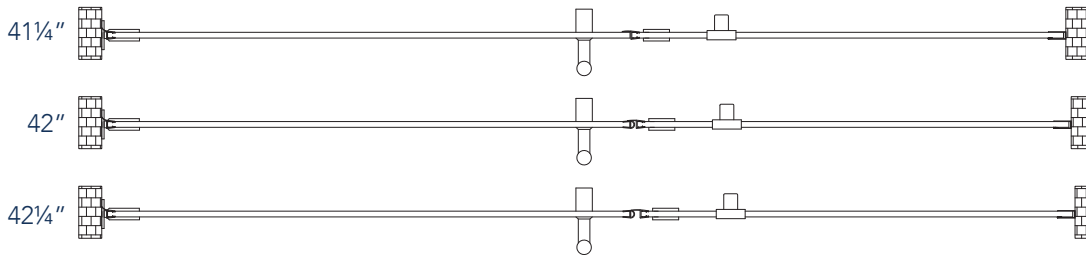

Aston Belmore SDR 965-4228

- CH** CHROME HARDWARE
- SS** STAINLESS STEEL HARDWARE
- ORB** OIL RUBBED BRONZE HARDWARE

MODEL	WALL OPENING(A)	DOOR PANEL WIDTH(B)	FIXED PANEL WIDTH(C)	HEIGHT (D)	HANDLE HEIGHT(E)	ENTRY OPEN(F)
SDR965-4228-10	41 1/4" - 42 1/4"	27 5/8"	13 5/8"	72"	36 1/4"	25 5/8" - 26 5/8"