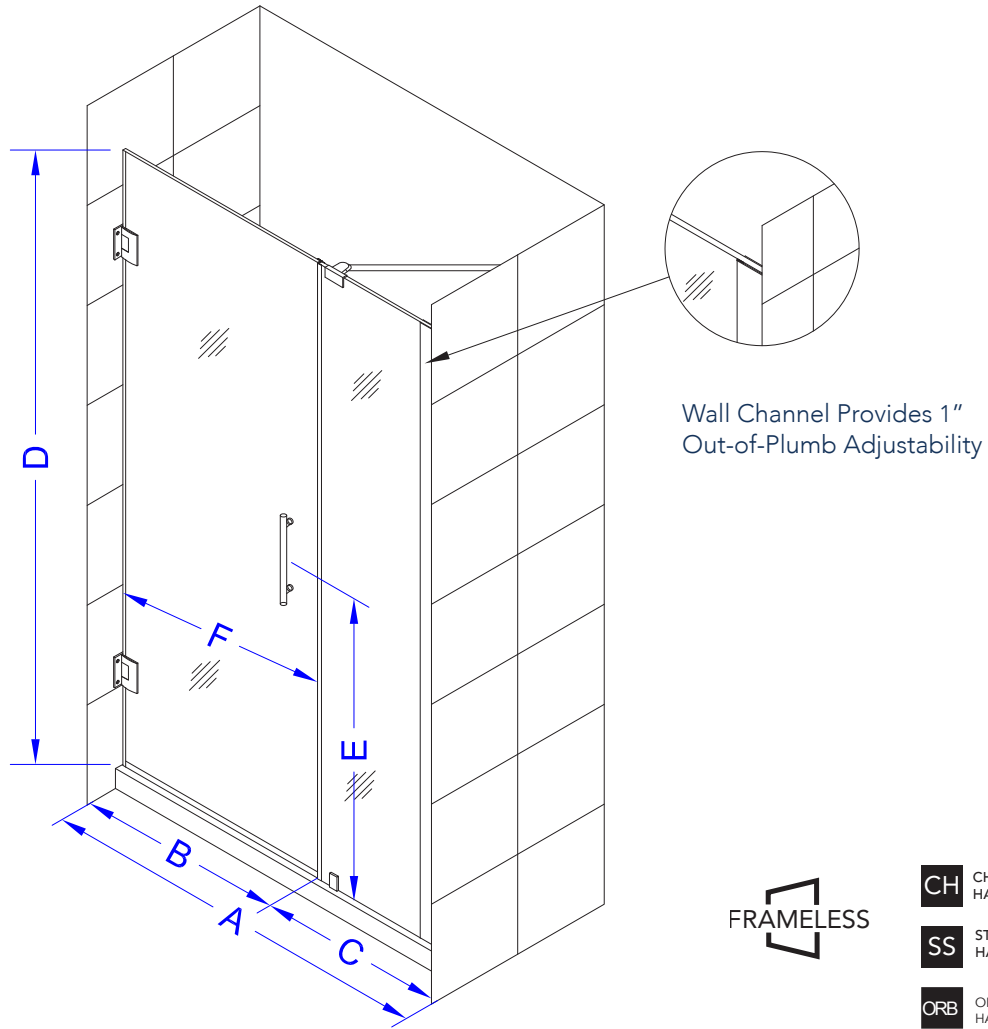

Aston Belmore SDR 965-4228

- CH** CHROME HARDWARE
- SS** STAINLESS STEEL HARDWARE
- ORB** OIL RUBBED BRONZE HARDWARE

MODEL	WALL OPENING(A)	DOOR PANEL WIDTH(B)	FIXED PANEL WIDTH(C)	HEIGHT (D)	HANDLE HEIGHT(E)	ENTRY OPEN(F)
SDR965-4228-10	41 1/4" - 42 1/4"	27 5/8"	13 5/8"	72"	36 1/4"	25 5/8" - 26 5/8"

ASTON **STARCAST**
FROM EnduroShield

POLISHED CHROME

STAINLESS STEEL

OIL RUBBED BRONZE

FROSTED GLASS

CLEAR GLASS