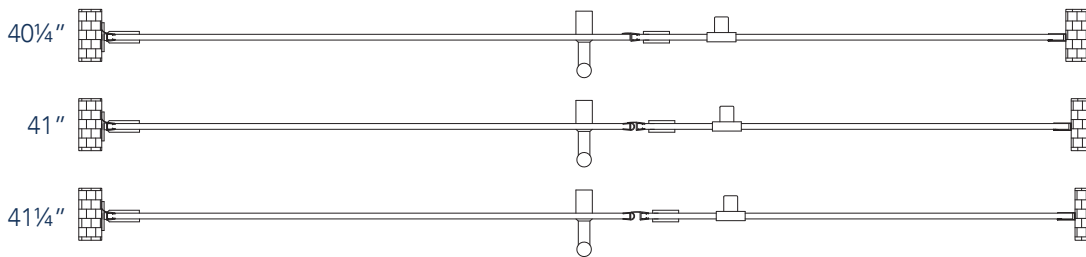

Aston Belmore SDR 965-4135

MODEL	WALL OPENING(A)	DOOR PANEL WIDTH(B)	FIXED PANEL WIDTH(C)	HEIGHT (D)	HANDLE HEIGHT(E)	ENTRY OPEN(F)
SDR965-4135-10	40 1/4" - 41 1/4"	34 5/8"	5 5/8"	72"	36 1/4"	32 5/8" - 33 5/8"