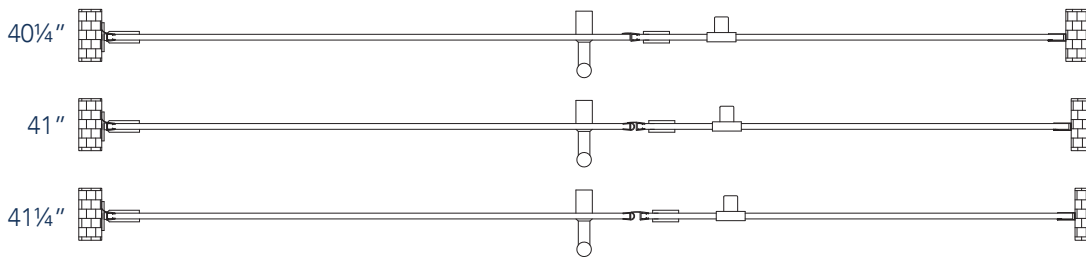

# Aston Belmore SDR 965-4131

- CH** CHROME HARDWARE
- SS** STAINLESS STEEL HARDWARE
- ORB** OIL RUBBED BRONZE HARDWARE

MODEL	WALL OPENING(A)	DOOR PANEL WIDTH(B)	FIXED PANEL WIDTH(C)	HEIGHT (D)	HANDLE HEIGHT(E)	ENTRY OPEN(F)
SDR965-4131-10	40 1/4" -41 1/4"	30 5/8"	9 5/8"	72"	36 1/4"	28 5/8" -29 5/8"