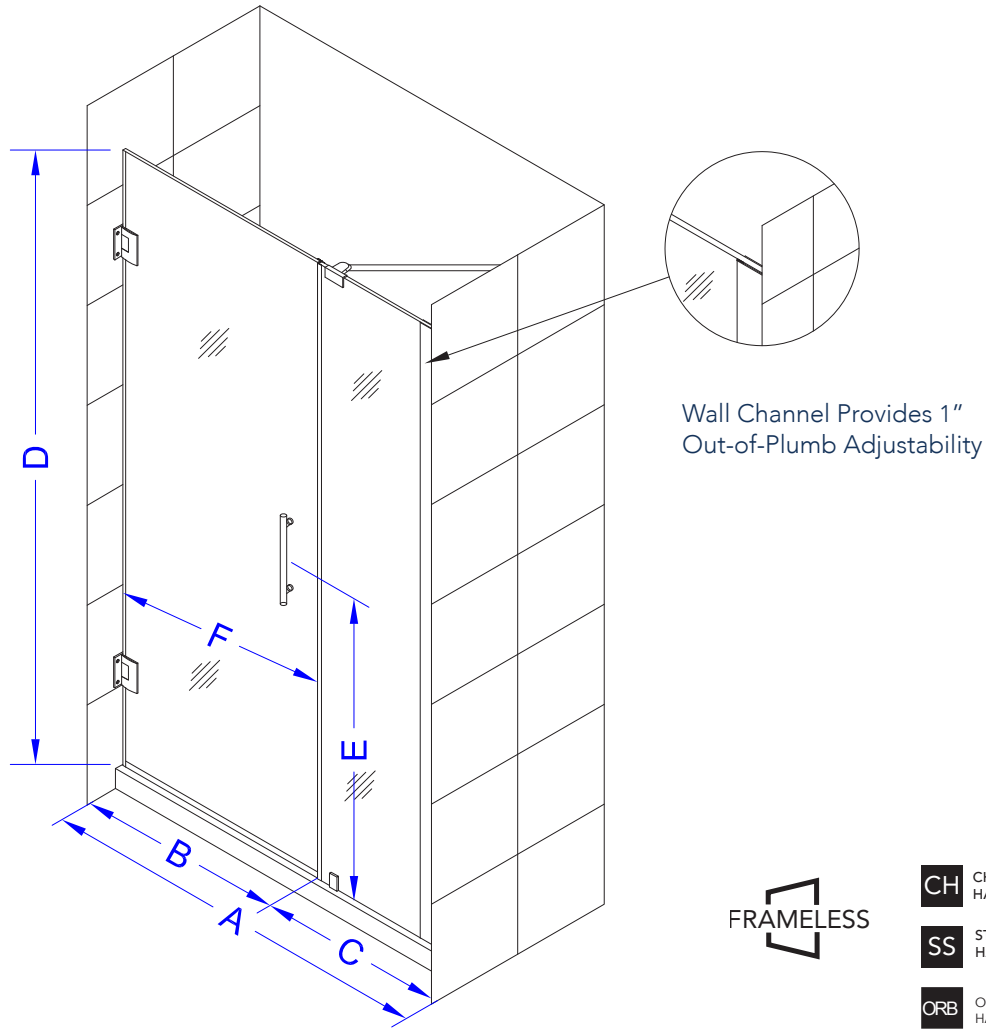

# Aston Belmore SDR 965-4131

- CH** CHROME HARDWARE
- SS** STAINLESS STEEL HARDWARE
- ORB** OIL RUBBED BRONZE HARDWARE

MODEL	WALL OPENING(A)	DOOR PANEL WIDTH(B)	FIXED PANEL WIDTH(C)	HEIGHT (D)	HANDLE HEIGHT(E)	ENTRY OPEN(F)
SDR965-4131-10	40 1/4" -41 1/4"	30 5/8"	9 5/8"	72"	36 1/4"	28 5/8" -29 5/8"

ASTON  
**STARCAST**  
FROM EnduroShield

POLISHED CHROME

STAINLESS STEEL

OIL RUBBED BRONZE

FROSTED GLASS

CLEAR GLASS