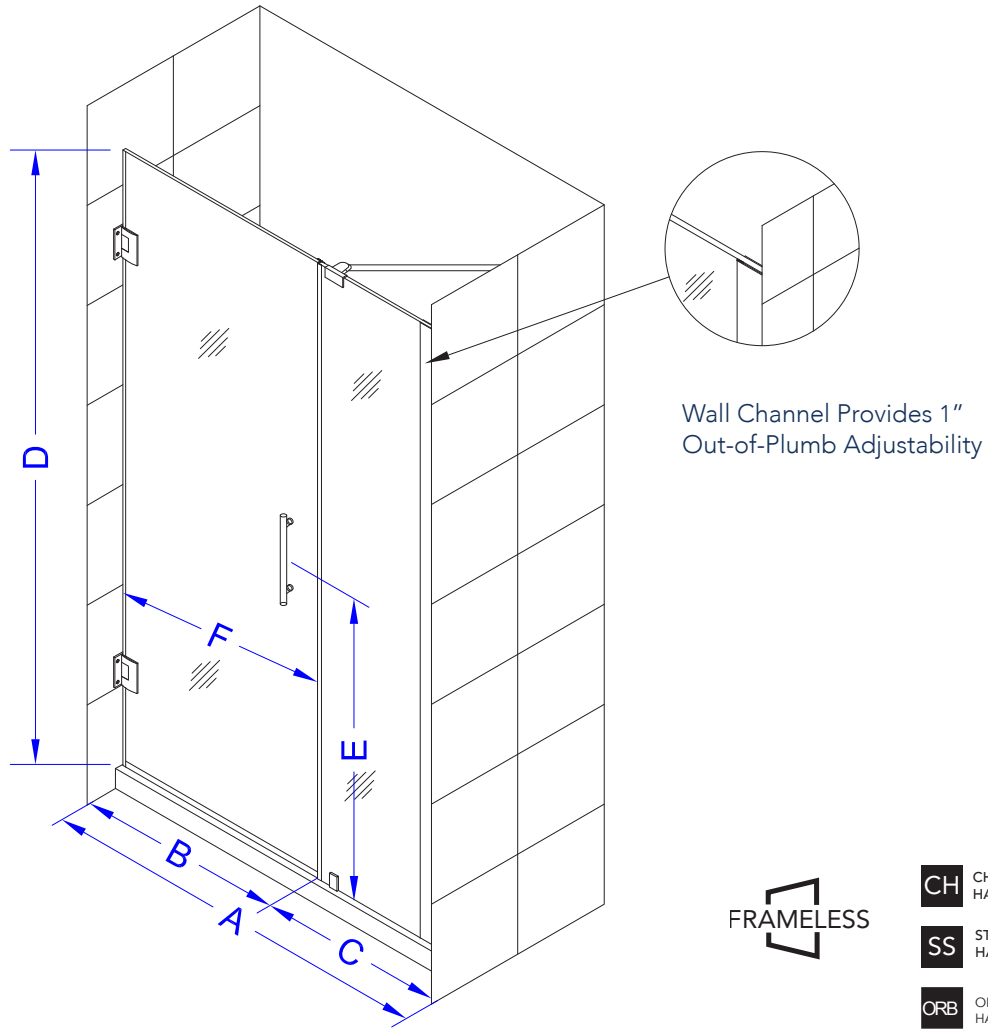

Aston Belmore SDR 965-4034

FRAMELESS

- CH** CHROME HARDWARE
- SS** STAINLESS STEEL HARDWARE
- ORB** OIL RUBBED BRONZE HARDWARE

| MODEL | WALL OPENING(A) | DOOR PANEL WIDTH(B) | FIXED PANEL WIDTH(C) | HEIGHT (D) | HANDLE HEIGHT(E) | ENTRY OPEN(F) |
|----------------|-------------------|---------------------|----------------------|------------|------------------|-------------------|
| SDR965-4034-10 | 39 1/4" - 40 1/4" | 33 5/8" | 5 5/8" | 72" | 36 1/4" | 31 5/8" - 32 5/8" |