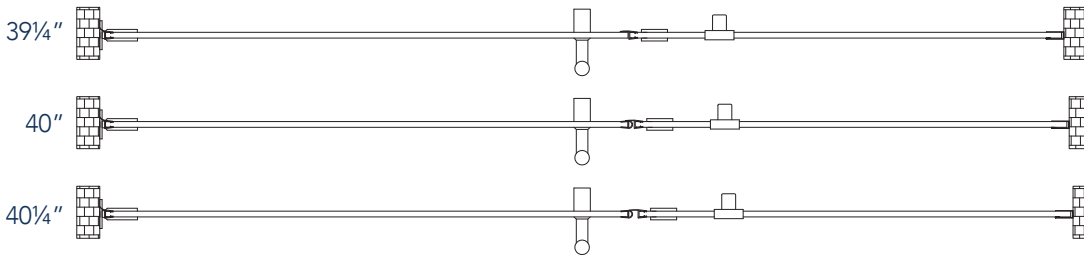

Aston Belmore SDR 965-4034

FRAMELESS

- CH** CHROME HARDWARE
- SS** STAINLESS STEEL HARDWARE
- ORB** OIL RUBBED BRONZE HARDWARE

| MODEL | WALL OPENING(A) | DOOR PANEL WIDTH(B) | FIXED PANEL WIDTH(C) | HEIGHT (D) | HANDLE HEIGHT(E) | ENTRY OPEN(F) |
|----------------|-------------------|---------------------|----------------------|------------|------------------|-------------------|
| SDR965-4034-10 | 39 1/4" - 40 1/4" | 33 5/8" | 5 5/8" | 72" | 36 1/4" | 31 5/8" - 32 5/8" |