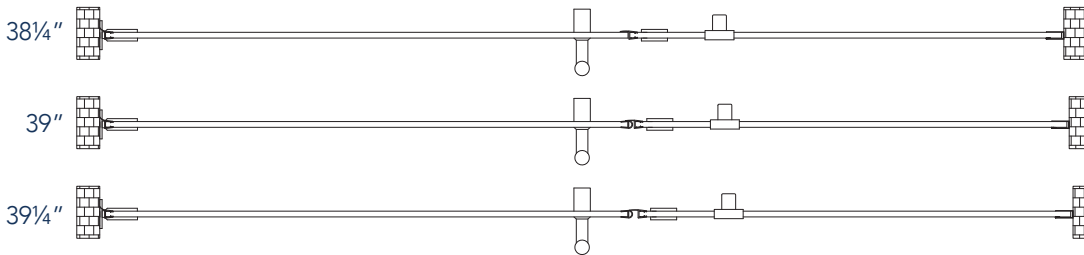

# Aston Belmore SDR 965-3933

- CH** CHROME HARDWARE
- SS** STAINLESS STEEL HARDWARE
- ORB** OIL RUBBED BRONZE HARDWARE

MODEL	WALL OPENING(A)	DOOR PANEL WIDTH(B)	FIXED PANEL WIDTH(C)	HEIGHT (D)	HANDLE HEIGHT(E)	ENTRY OPEN(F)
SDR965-3933-10	38 1/4" - 39 1/4"	32 5/8"	5 5/8"	72"	36 1/4"	30 5/8" - 31 5/8"