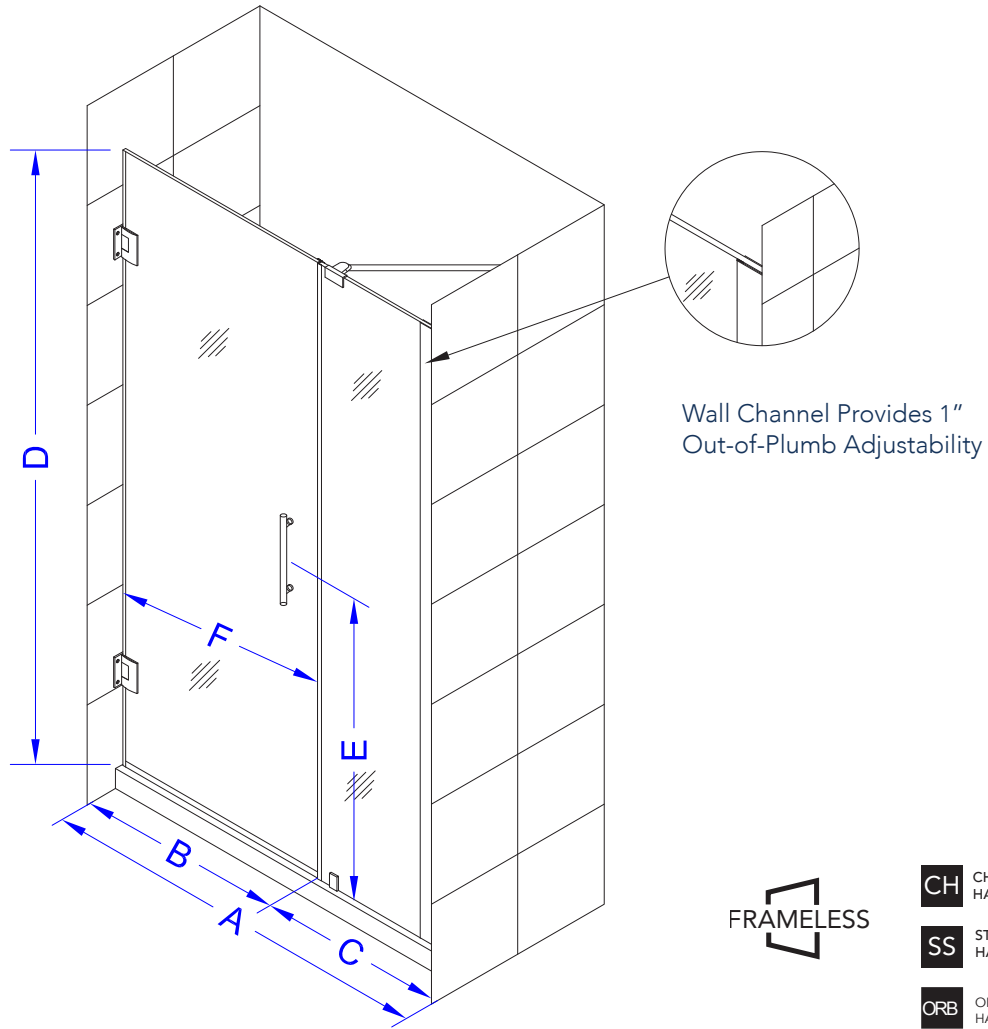

# Aston Belmore SDR 965-3933

- CH** CHROME HARDWARE
- SS** STAINLESS STEEL HARDWARE
- ORB** OIL RUBBED BRONZE HARDWARE

MODEL	WALL OPENING(A)	DOOR PANEL WIDTH(B)	FIXED PANEL WIDTH(C)	HEIGHT (D)	HANDLE HEIGHT(E)	ENTRY OPEN(F)
SDR965-3933-10	38 1/4" - 39 1/4"	32 5/8"	5 5/8"	72"	36 1/4"	30 5/8" - 31 5/8"

ASTON  
**STARCAST**  
FROM EnduroShield

POLISHED CHROME

STAINLESS STEEL

OIL RUBBED BRONZE

FROSTED GLASS

CLEAR GLASS