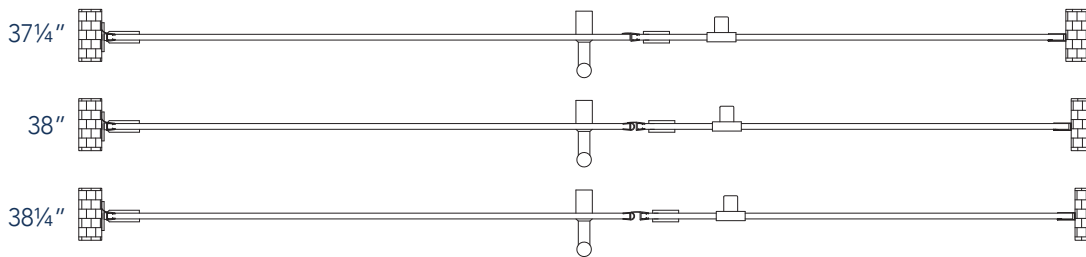

# Aston Belmore SDR 965-3828

- CH** CHROME HARDWARE
- SS** STAINLESS STEEL HARDWARE
- ORB** OIL RUBBED BRONZE HARDWARE

MODEL	WALL OPENING(A)	DOOR PANEL WIDTH(B)	FIXED PANEL WIDTH(C)	HEIGHT (D)	HANDLE HEIGHT(E)	ENTRY OPEN(F)
SDR965-3828-10	37 1/4" - 38 1/4"	27 5/8"	9 5/8"	72"	36 1/4"	25 5/8" - 26 5/8"