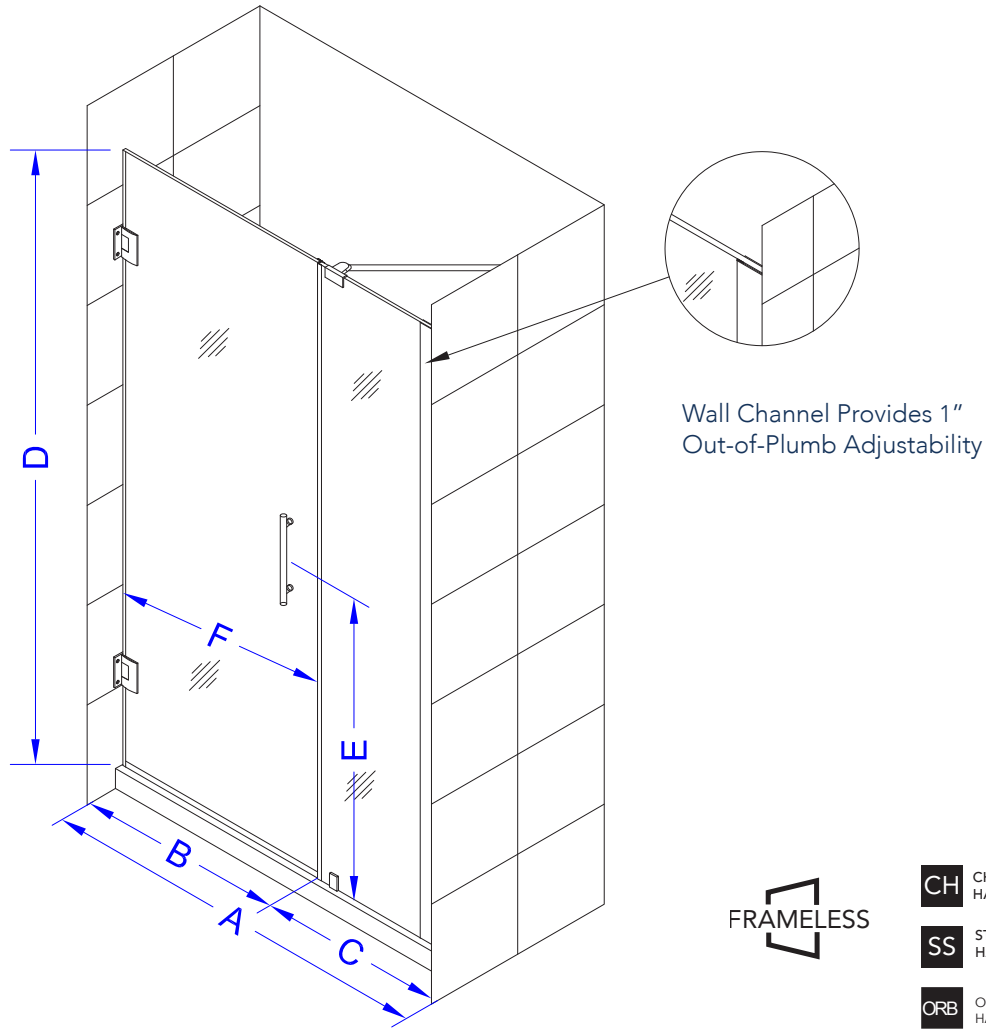

Aston Belmore SDR 965-3824

CH CHROME HARDWARE

SS STAINLESS STEEL HARDWARE

ORB OIL RUBBED BRONZE HARDWARE

MODEL	WALL OPENING(A)	DOOR PANEL WIDTH(B)	FIXED PANEL WIDTH(C)	HEIGHT (D)	HANDLE HEIGHT(E)	ENTRY OPEN(F)
SDR965-3824-10	37 1/4" - 38 1/4"	23 5/8"	13 5/8"	72"	36 1/4"	21 5/8" - 22 5/8"

ASTON **STARCAST**
FROM EnduroShield

POLISHED CHROME

STAINLESS STEEL

OIL RUBBED BRONZE

FROSTED GLASS

CLEAR GLASS