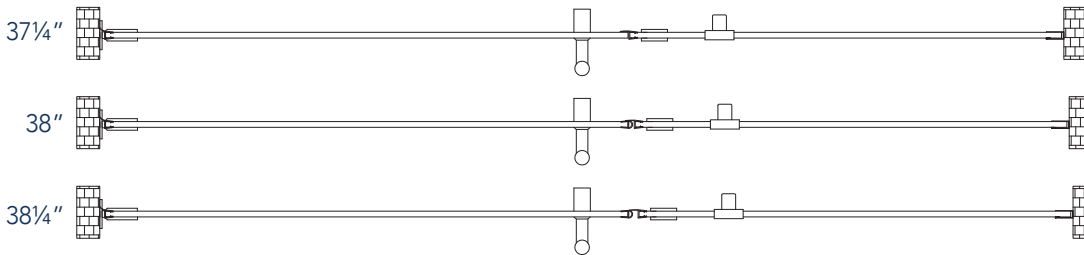

Aston Belmore SDR 965-3824

CH CHROME HARDWARE

SS STAINLESS STEEL HARDWARE

ORB OIL RUBBED BRONZE HARDWARE

MODEL	WALL OPENING(A)	DOOR PANEL WIDTH(B)	FIXED PANEL WIDTH(C)	HEIGHT (D)	HANDLE HEIGHT(E)	ENTRY OPEN(F)
SDR965-3824-10	37 1/4" - 38 1/4"	23 5/8"	13 5/8"	72"	36 1/4"	21 5/8" - 22 5/8"