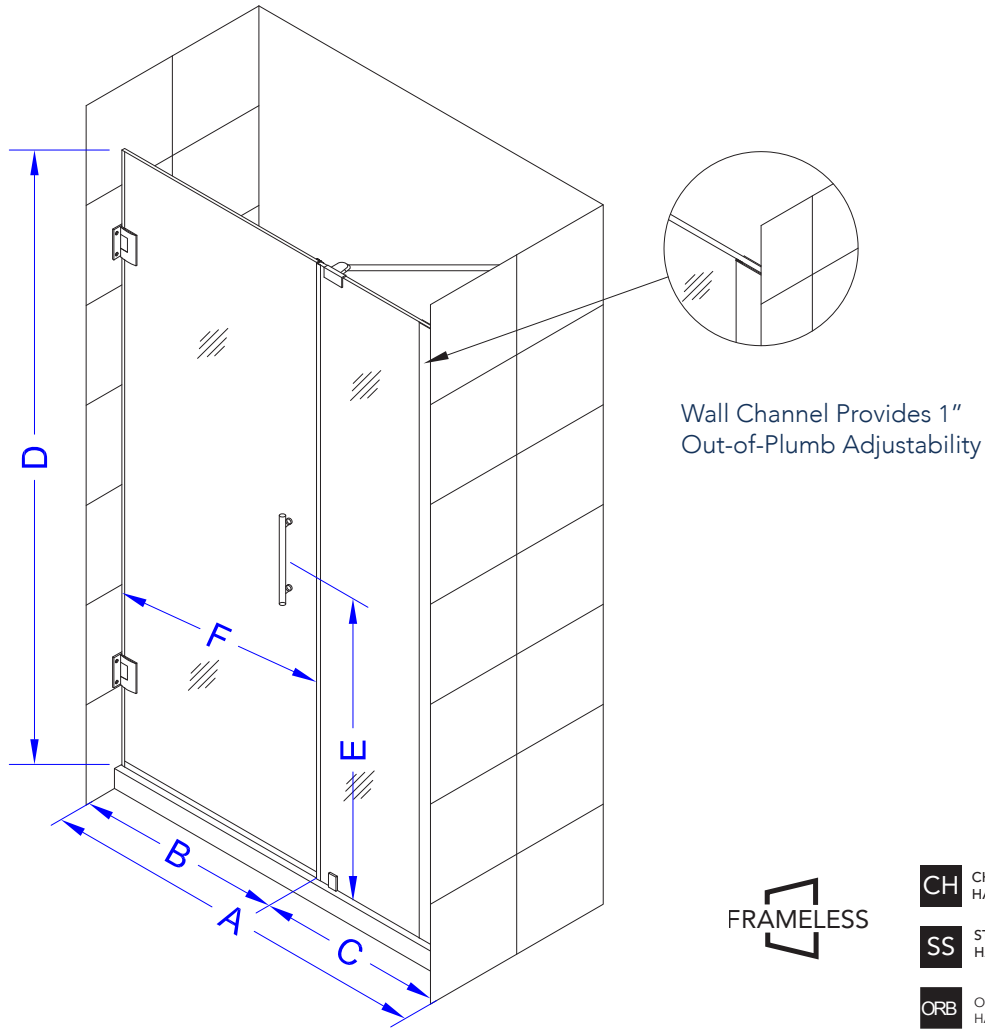

Aston Belmore SDR 965-3731

- CH** CHROME HARDWARE
- SS** STAINLESS STEEL HARDWARE
- ORB** OIL RUBBED BRONZE HARDWARE

MODEL	WALL OPENING(A)	DOOR PANEL WIDTH(B)	FIXED PANEL WIDTH(C)	HEIGHT (D)	HANDLE HEIGHT(E)	ENTRY OPEN(F)
SDR965-3731-10	36 1/4"-37 1/4"	30 5/8"	5 5/8"	72"	36 1/4"	28 5/8"-29 5/8"