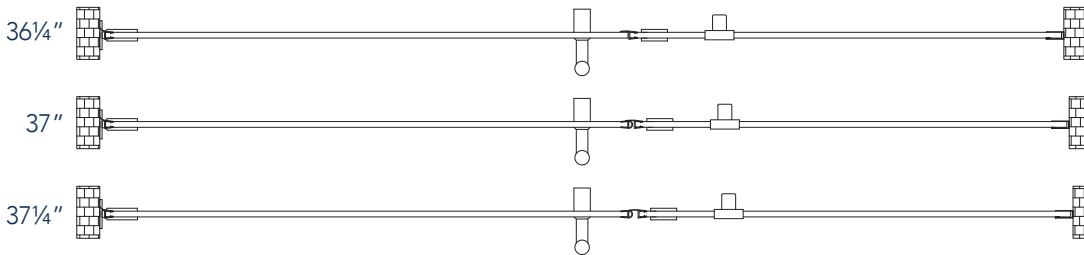

Aston Belmore SDR 965-3731

- CH** CHROME HARDWARE
- SS** STAINLESS STEEL HARDWARE
- ORB** OIL RUBBED BRONZE HARDWARE

MODEL	WALL OPENING(A)	DOOR PANEL WIDTH(B)	FIXED PANEL WIDTH(C)	HEIGHT (D)	HANDLE HEIGHT(E)	ENTRY OPEN(F)
SDR965-3731-10	36 1/4"-37 1/4"	30 5/8"	5 5/8"	72"	36 1/4"	28 5/8"-29 5/8"