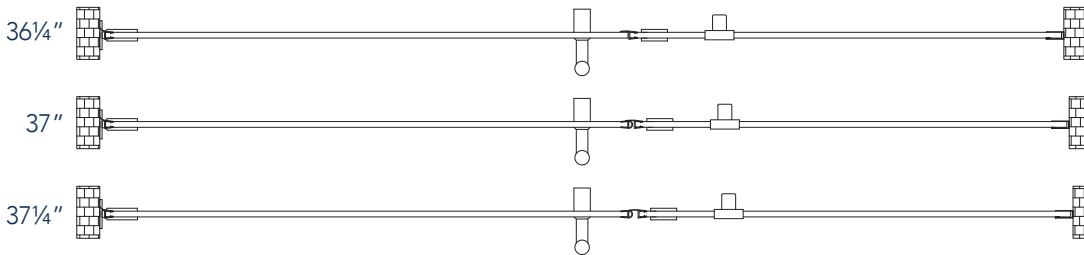

Aston Belmore SDR 965-3723

- CH** CHROME HARDWARE
- SS** STAINLESS STEEL HARDWARE
- ORB** OIL RUBBED BRONZE HARDWARE

MODEL	WALL OPENING(A)	DOOR PANEL WIDTH(B)	FIXED PANEL WIDTH(C)	HEIGHT (D)	HANDLE HEIGHT(E)	ENTRY OPEN(F)
SDR965-3723-10	36 1/4" - 37 1/4"	22 5/8"	13 5/8"	72"	36 1/4"	20 5/8" - 21 5/8"