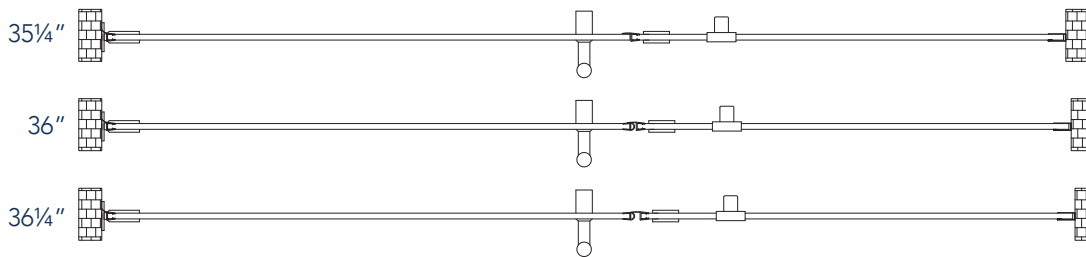

# Aston Belmore SDR 965-3630

- CH** CHROME HARDWARE
- SS** STAINLESS STEEL HARDWARE
- ORB** OIL RUBBED BRONZE HARDWARE

MODEL	WALL OPENING(A)	DOOR PANEL WIDTH(B)	FIXED PANEL WIDTH(C)	HEIGHT (D)	HANDLE HEIGHT(E)	ENTRY OPEN(F)
SDR965-3630-10	35 1/4" - 36 1/4"	29 5/8"	5 5/8"	72"	36 1/4"	27 5/8" - 28 5/8"