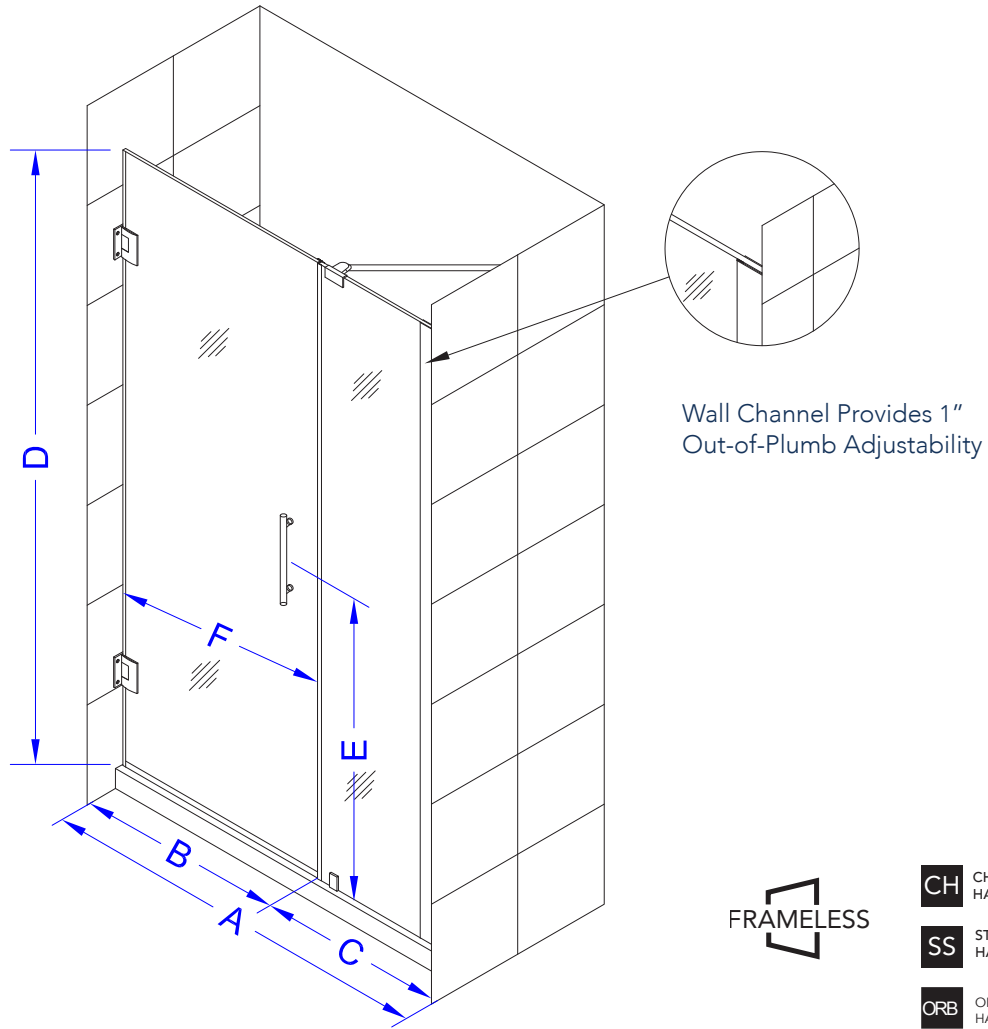

# Aston Belmore SDR 965-3630

- CH** CHROME HARDWARE
- SS** STAINLESS STEEL HARDWARE
- ORB** OIL RUBBED BRONZE HARDWARE

MODEL	WALL OPENING(A)	DOOR PANEL WIDTH(B)	FIXED PANEL WIDTH(C)	HEIGHT (D)	HANDLE HEIGHT(E)	ENTRY OPEN(F)
SDR965-3630-10	35 1/4" - 36 1/4"	29 5/8"	5 5/8"	72"	36 1/4"	27 5/8" - 28 5/8"

ASTON **STARCAST**  
FROM EnduroShield

POLISHED CHROME

STAINLESS STEEL

OIL RUBBED BRONZE

FROSTED GLASS

CLEAR GLASS