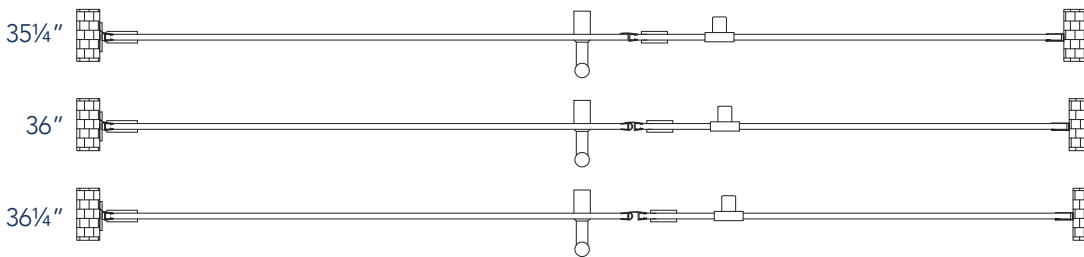

# Aston Belmore SDR 965-3622

- CH** CHROME HARDWARE
- SS** STAINLESS STEEL HARDWARE
- ORB** OIL RUBBED BRONZE HARDWARE

MODEL	WALL OPENING(A)	DOOR PANEL WIDTH(B)	FIXED PANEL WIDTH(C)	HEIGHT (D)	HANDLE HEIGHT(E)	ENTRY OPEN(F)
SDR965-3622-10	35 1/4" - 36 1/4"	21 5/8"	13 5/8"	72"	36 1/4"	19 5/8" - 20 5/8"