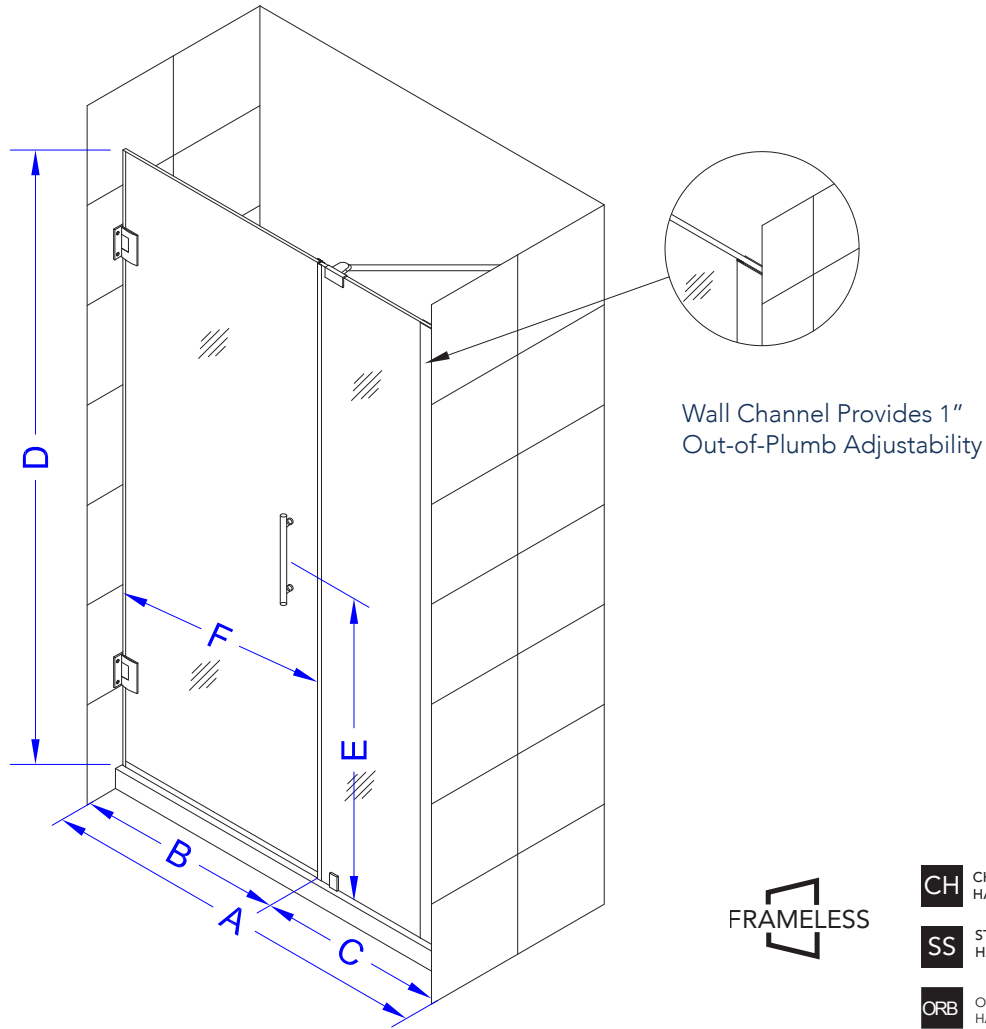

# Aston Belmore SDR 965-3622

- CH** CHROME HARDWARE
- SS** STAINLESS STEEL HARDWARE
- ORB** OIL RUBBED BRONZE HARDWARE

MODEL	WALL OPENING(A)	DOOR PANEL WIDTH(B)	FIXED PANEL WIDTH(C)	HEIGHT (D)	HANDLE HEIGHT(E)	ENTRY OPEN(F)
SDR965-3622-10	35 1/4" - 36 1/4"	21 5/8"	13 5/8"	72"	36 1/4"	19 5/8" - 20 5/8"

ASTON **STARCAST**  
FROM EnduroShield

POLISHED CHROME

STAINLESS STEEL

OIL RUBBED BRONZE

FROSTED GLASS

CLEAR GLASS