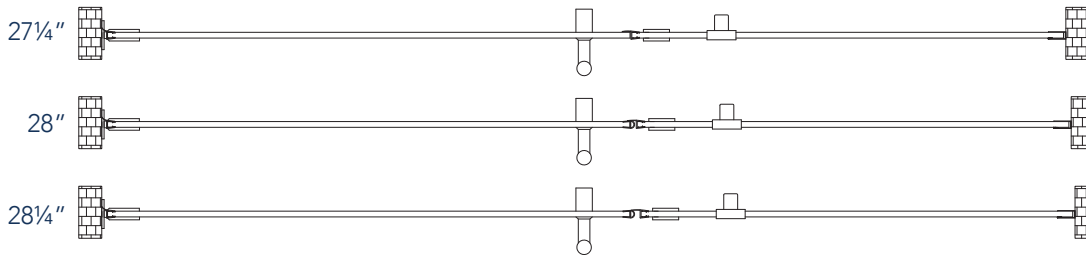

Aston Belmore SDR 965-2822

CH CHROME HARDWARE

SS STAINLESS STEEL HARDWARE

ORB OIL RUBBED BRONZE HARDWARE

MODEL	WALL OPENING(A)	DOOR PANEL WIDTH(B)	FIXED PANEL WIDTH(C)	HEIGHT (D)	HANDLE HEIGHT(E)	ENTRY OPEN(F)
SDR965-2822-10	27 1/4" -28 1/4"	21 5/8"	5 5/8"	72"	36 1/4"	19 5/8" -20 5/8"