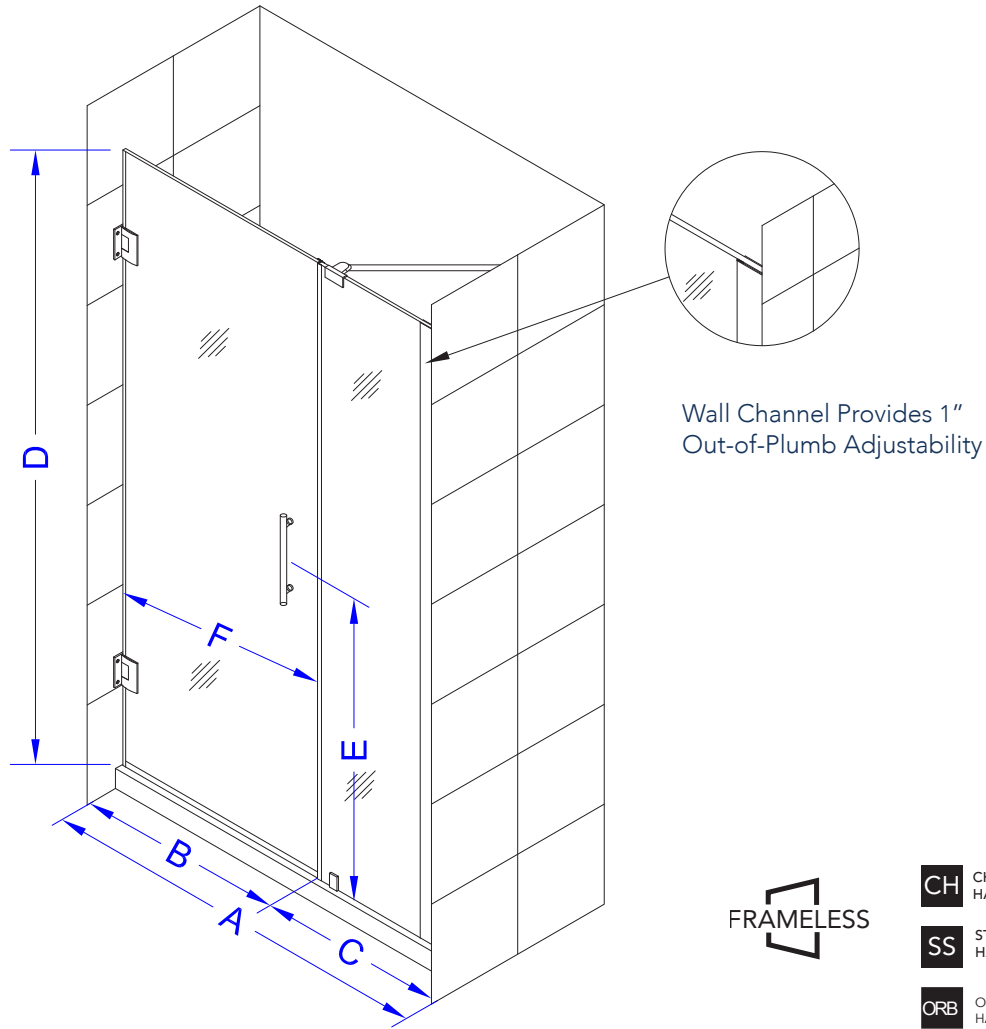

Aston Belmore SDR 965-2822

CH CHROME HARDWARE

SS STAINLESS STEEL HARDWARE

ORB OIL RUBBED BRONZE HARDWARE

MODEL	WALL OPENING(A)	DOOR PANEL WIDTH(B)	FIXED PANEL WIDTH(C)	HEIGHT (D)	HANDLE HEIGHT(E)	ENTRY OPEN(F)
SDR965-2822-10	27 1/4" -28 1/4"	21 5/8"	5 5/8"	72"	36 1/4"	19 5/8" -20 5/8"