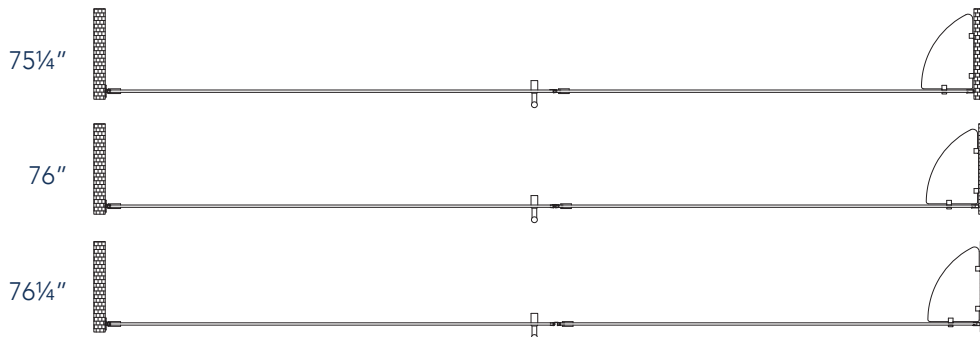

Aston BelmoreGS SDR 960-7638

CH CHROME HARDWARE

SS STAINLESS STEEL HARDWARE

ORB OIL RUBBED BRONZE HARDWARE

MODEL	WALL OPENING(A)	DOOR PANEL WIDTH(B)	FIXED PANEL WIDTH(C)	HEIGHT (D)	HANDLE HEIGHT(E)	ENTRY OPEN(F)
SDR960-7638-10	75 1/4" - 76 1/4"	37 5/8"	37 5/8"	72"	36 1/4"	35 5/8" - 36 5/8"