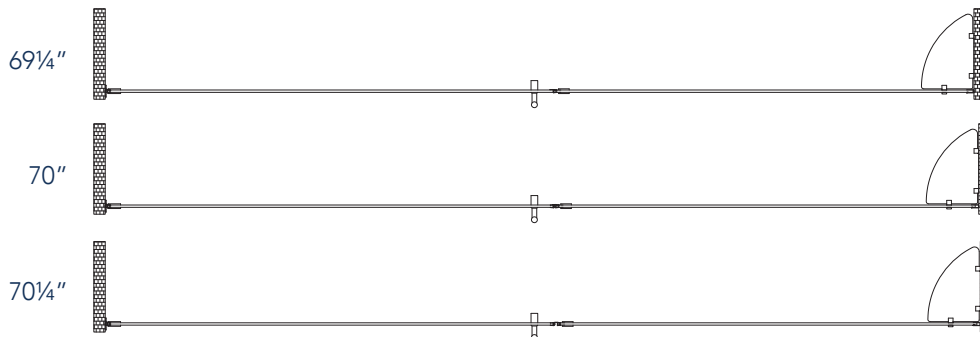

Aston BelmoreGS SDR 960-7038

CH CHROME HARDWARE

SS STAINLESS STEEL HARDWARE

ORB OIL RUBBED BRONZE HARDWARE

MODEL	WALL OPENING(A)	DOOR PANEL WIDTH(B)	FIXED PANEL WIDTH(C)	HEIGHT (D)	HANDLE HEIGHT(E)	ENTRY OPEN(F)
SDR960-7038-10	69 1/4" - 70 1/4"	37 5/8"	31 5/8"	72"	36 1/4"	35 5/8" - 36 5/8"