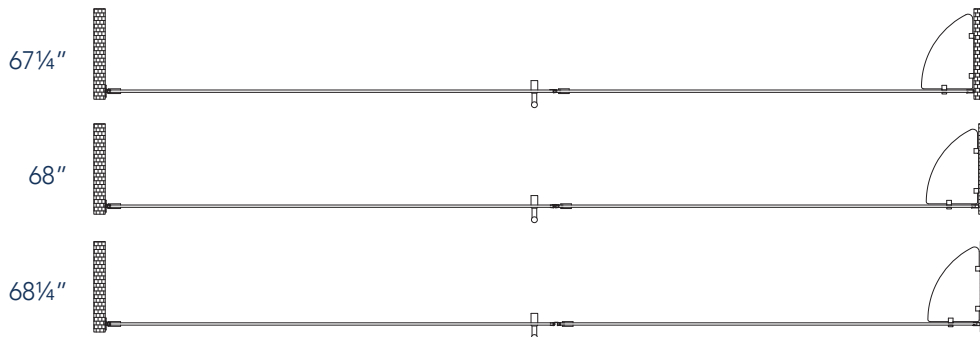

Aston BelmoreGS SDR 960-6838

CH CHROME HARDWARE

SS STAINLESS STEEL HARDWARE

ORB OIL RUBBED BRONZE HARDWARE

MODEL	WALL OPENING(A)	DOOR PANEL WIDTH(B)	FIXED PANEL WIDTH(C)	HEIGHT (D)	HANDLE HEIGHT(E)	ENTRY OPEN(F)
SDR960-6838-10	67 1/4" - 68 1/4"	37 5/8"	29 5/8"	72"	36 1/4"	35 5/8" - 36 5/8"