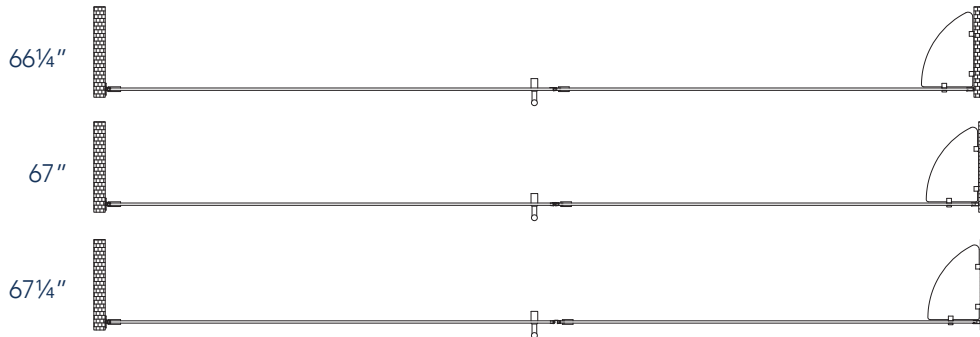

Aston BelmoreGS SDR 960-6729

CH CHROME HARDWARE

SS STAINLESS STEEL HARDWARE

ORB OIL RUBBED BRONZE HARDWARE

MODEL	WALL OPENING(A)	DOOR PANEL WIDTH(B)	FIXED PANEL WIDTH(C)	HEIGHT (D)	HANDLE HEIGHT(E)	ENTRY OPEN(F)
SDR960-6729-10	66 1/4" - 67 1/4"	28 5/8"	37 5/8"	72"	36 1/4"	26 5/8" - 27 5/8"