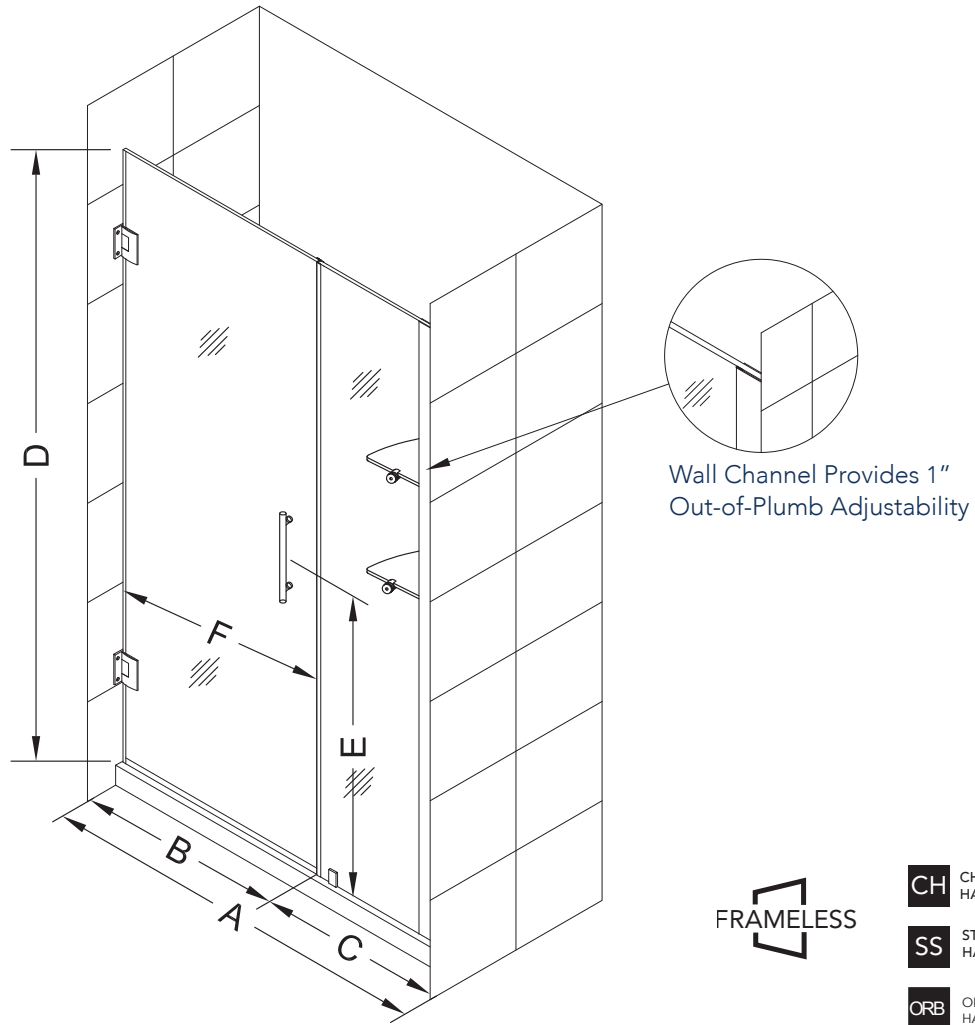

Aston BelmoreGS SDR 960-6634

CH CHROME HARDWARE

SS STAINLESS STEEL HARDWARE

ORB OIL RUBBED BRONZE HARDWARE

MODEL	WALL OPENING(A)	DOOR PANEL WIDTH(B)	FIXED PANEL WIDTH(C)	HEIGHT (D)	HANDLE HEIGHT(E)	ENTRY OPEN(F)
SDR960-6634-10	65 1/4" - 66 1/4"	33 5/8"	31 5/8"	72"	36 1/4"	31 5/8" - 32 5/8"