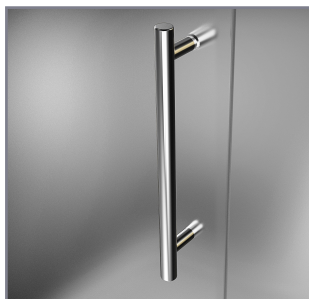

Aston BelmoreGS SDR 960-6634

CH CHROME HARDWARE

SS STAINLESS STEEL HARDWARE

ORB OIL RUBBED BRONZE HARDWARE

MODEL	WALL OPENING(A)	DOOR PANEL WIDTH(B)	FIXED PANEL WIDTH(C)	HEIGHT (D)	HANDLE HEIGHT(E)	ENTRY OPEN(F)
SDR960-6634-10	65 1/4" - 66 1/4"	33 5/8"	31 5/8"	72"	36 1/4"	31 5/8" - 32 5/8"

ASTON **STARCAST**
FROM EnduroShield

POLISHED CHROME

STAINLESS STEEL

OIL RUBBED BRONZE

FROSTED GLASS

CLEAR GLASS