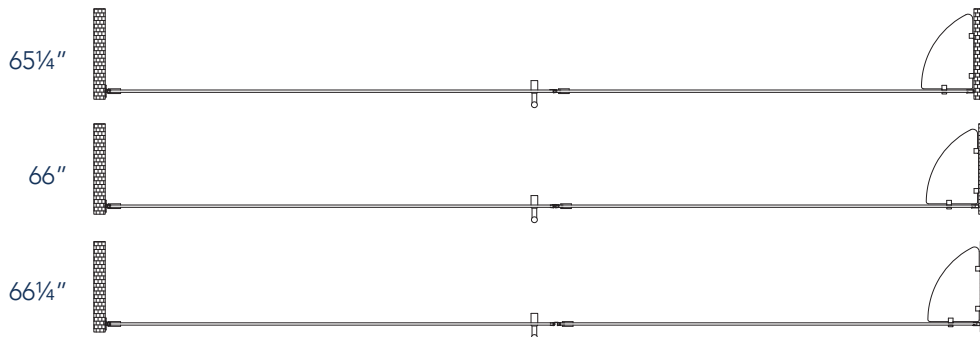

Aston BelmoreGS SDR 960-6634

CH CHROME HARDWARE

SS STAINLESS STEEL HARDWARE

ORB OIL RUBBED BRONZE HARDWARE

MODEL	WALL OPENING(A)	DOOR PANEL WIDTH(B)	FIXED PANEL WIDTH(C)	HEIGHT (D)	HANDLE HEIGHT(E)	ENTRY OPEN(F)
SDR960-6634-10	65 1/4" - 66 1/4"	33 5/8"	31 5/8"	72"	36 1/4"	31 5/8" - 32 5/8"