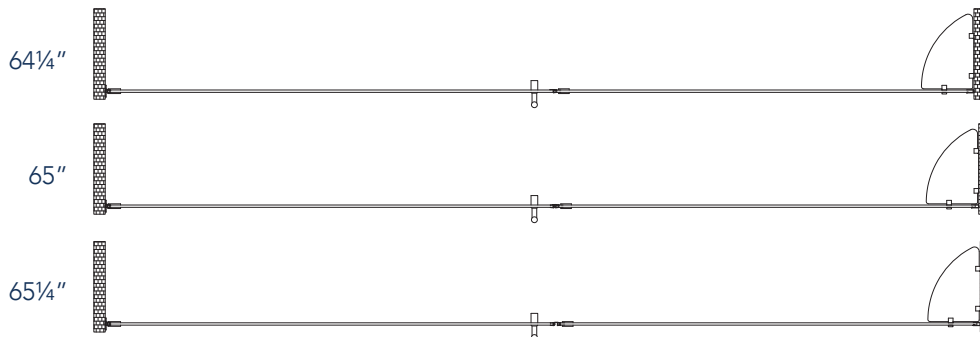

Aston BelmoreGS SDR 960-6533

CH CHROME HARDWARE

SS STAINLESS STEEL HARDWARE

ORB OIL RUBBED BRONZE HARDWARE

MODEL	WALL OPENING(A)	DOOR PANEL WIDTH(B)	FIXED PANEL WIDTH(C)	HEIGHT (D)	HANDLE HEIGHT(E)	ENTRY OPEN(F)
SDR960-6533-10	64 1/4" - 65 1/4"	32 5/8"	31 5/8"	72"	36 1/4"	30 5/8" - 31 5/8"