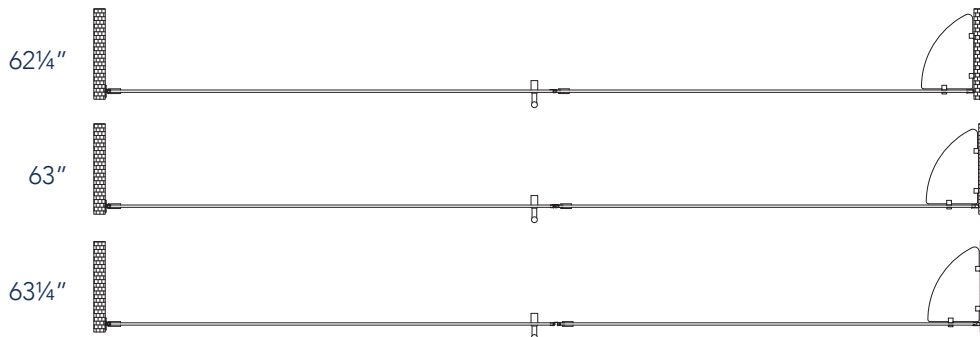

Aston BelmoreGS SDR 960-6331

CH CHROME HARDWARE

SS STAINLESS STEEL HARDWARE

ORB OIL RUBBED BRONZE HARDWARE

MODEL	WALL OPENING(A)	DOOR PANEL WIDTH(B)	FIXED PANEL WIDTH(C)	HEIGHT (D)	HANDLE HEIGHT(E)	ENTRY OPEN(F)
SDR960-6331-10	62 1/4" - 63 1/4"	30 5/8"	31 5/8"	72"	36 1/4"	28 5/8" - 29 5/8"