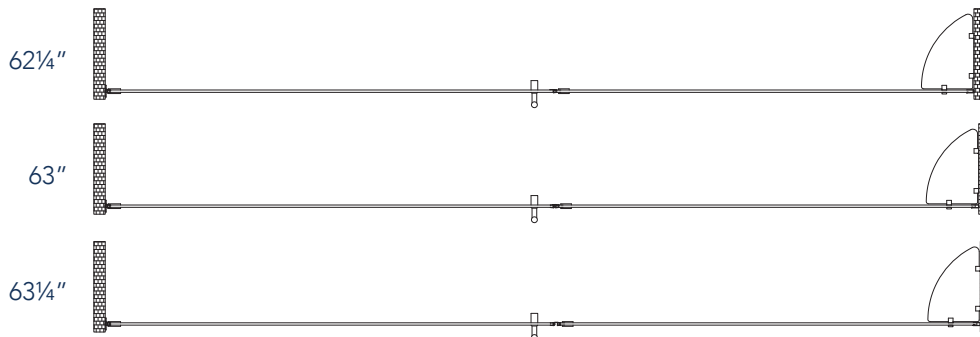

Aston BelmoreGS SDR 960-6329

CH CHROME HARDWARE

SS STAINLESS STEEL HARDWARE

ORB OIL RUBBED BRONZE HARDWARE

MODEL	WALL OPENING(A)	DOOR PANEL WIDTH(B)	FIXED PANEL WIDTH(C)	HEIGHT (D)	HANDLE HEIGHT(E)	ENTRY OPEN(F)
SDR960-6329-10	62 1/4" - 63 1/4"	28 5/8"	33 5/8"	72"	36 1/4"	26 5/8" - 27 5/8"