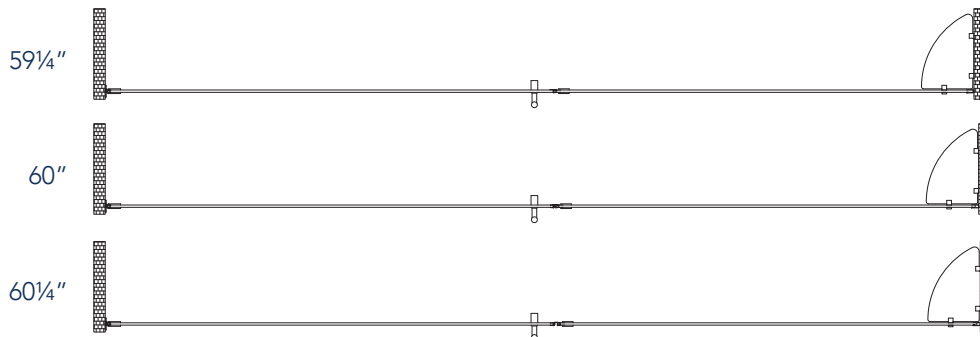

Aston BelmoreGS SDR 960-6028

CH CHROME HARDWARE

SS STAINLESS STEEL HARDWARE

ORB OIL RUBBED BRONZE HARDWARE

MODEL	WALL OPENING(A)	DOOR PANEL WIDTH(B)	FIXED PANEL WIDTH(C)	HEIGHT (D)	HANDLE HEIGHT(E)	ENTRY OPEN(F)
SDR960-6028-10	59 1/4" - 60 1/4"	27 5/8"	31 5/8"	72"	36 1/4"	25 5/8" - 26 5/8"