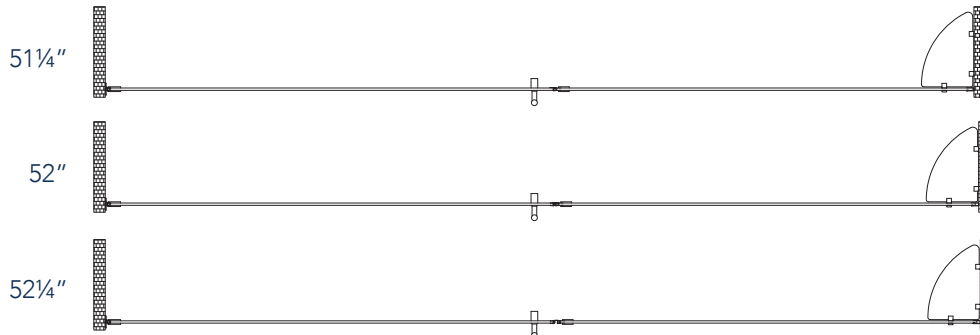

Aston BelmoreGS SDR 960-5238

CH CHROME HARDWARE

SS STAINLESS STEEL HARDWARE

ORB OIL RUBBED BRONZE HARDWARE

MODEL	WALL OPENING(A)	DOOR PANEL WIDTH(B)	FIXED PANEL WIDTH(C)	HEIGHT (D)	HANDLE HEIGHT(E)	ENTRY OPEN(F)
SDR960-5238-10	51 1/4" - 52 1/4"	37 5/8"	13 5/8"	72"	36 1/4"	35 5/8" - 36 5/8"