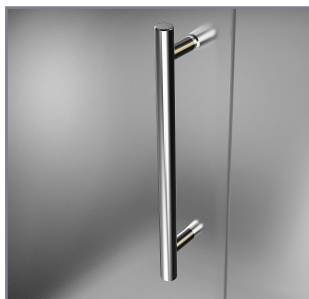

Aston BelmoreGS SDR 960-5238

CH CHROME HARDWARE

SS STAINLESS STEEL HARDWARE

ORB OIL RUBBED BRONZE HARDWARE

MODEL	WALL OPENING(A)	DOOR PANEL WIDTH(B)	FIXED PANEL WIDTH(C)	HEIGHT (D)	HANDLE HEIGHT(E)	ENTRY OPEN(F)
SDR960-5238-10	51 1/4" - 52 1/4"	37 5/8"	13 5/8"	72"	36 1/4"	35 5/8" - 36 5/8"

ASTON **STARCAST**
FROM EnduroShield

POLISHED CHROME

STAINLESS STEEL

OIL RUBBED BRONZE

FROSTED GLASS

CLEAR GLASS