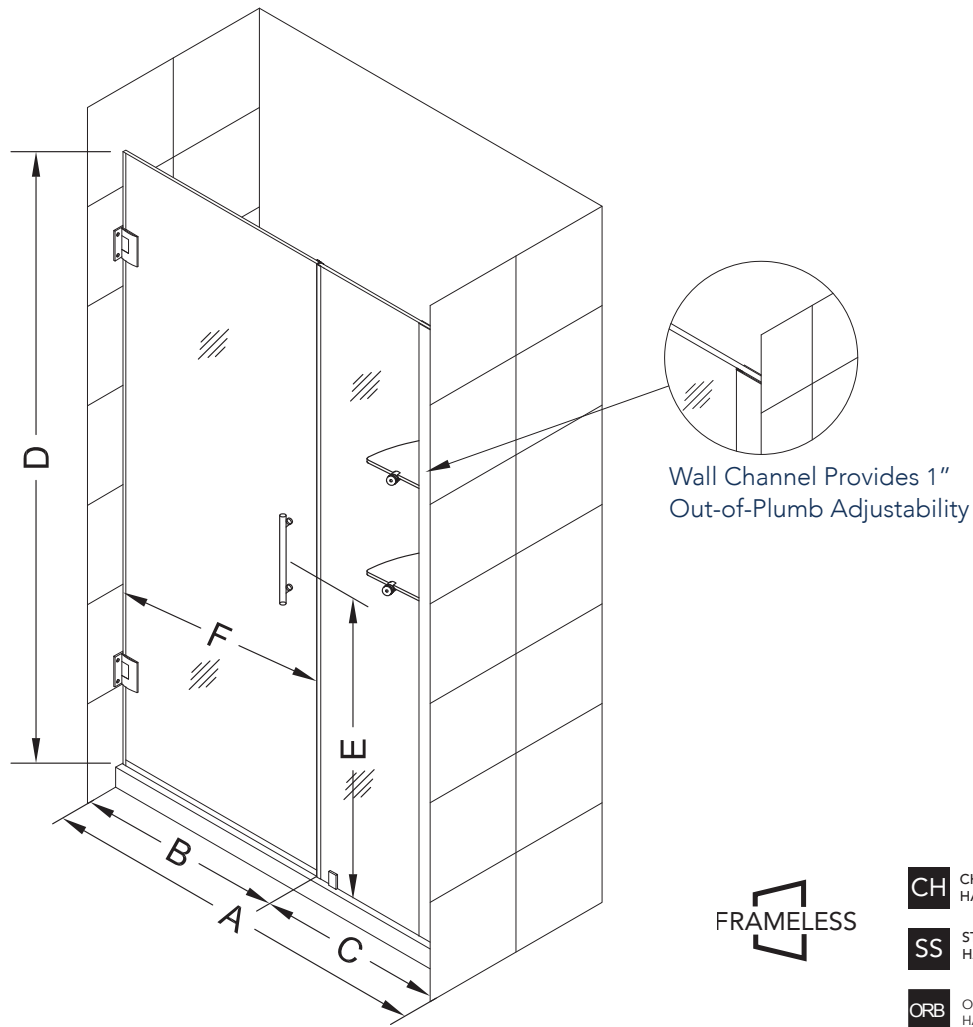

# Aston BelmoreGS SDR 960-5222

**CH** CHROME HARDWARE

**SS** STAINLESS STEEL HARDWARE

**ORB** OIL RUBBED BRONZE HARDWARE

MODEL	WALL OPENING(A)	DOOR PANEL WIDTH(B)	FIXED PANEL WIDTH(C)	HEIGHT (D)	HANDLE HEIGHT(E)	ENTRY OPEN(F)
SDR960-5222-10	51 1/4" - 52 1/4"	21 5/8"	29 5/8"	72"	36 1/4"	19 5/8" - 20 5/8"

ASTON **STARCAST**  
FROM EnduroShield

POLISHED CHROME

STAINLESS STEEL

OIL RUBBED BRONZE

FROSTED GLASS

CLEAR GLASS