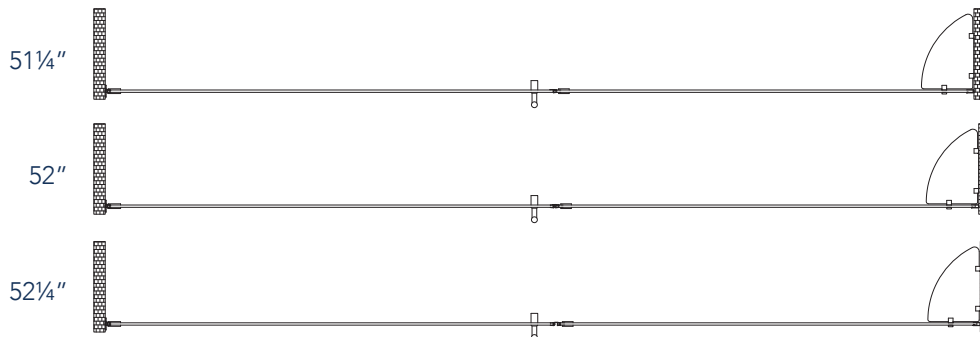

# Aston BelmoreGS SDR 960-5222

**CH** CHROME HARDWARE

**SS** STAINLESS STEEL HARDWARE

**ORB** OIL RUBBED BRONZE HARDWARE

MODEL	WALL OPENING(A)	DOOR PANEL WIDTH(B)	FIXED PANEL WIDTH(C)	HEIGHT (D)	HANDLE HEIGHT(E)	ENTRY OPEN(F)
SDR960-5222-10	51 1/4" - 52 1/4"	21 5/8"	29 5/8"	72"	36 1/4"	19 5/8" - 20 5/8"