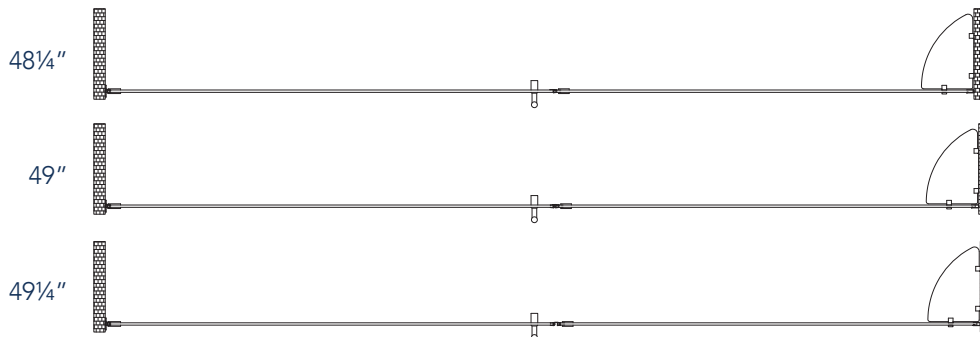

Aston BelmoreGS SDR 960-4927

CH CHROME HARDWARE

SS STAINLESS STEEL HARDWARE

ORB OIL RUBBED BRONZE HARDWARE

MODEL	WALL OPENING(A)	DOOR PANEL WIDTH(B)	FIXED PANEL WIDTH(C)	HEIGHT (D)	HANDLE HEIGHT(E)	ENTRY OPEN(F)
SDR960-4927-10	48 1/4" - 49 1/4"	26 5/8"	21 5/8"	72"	36 1/4"	24 5/8" - 25 5/8"