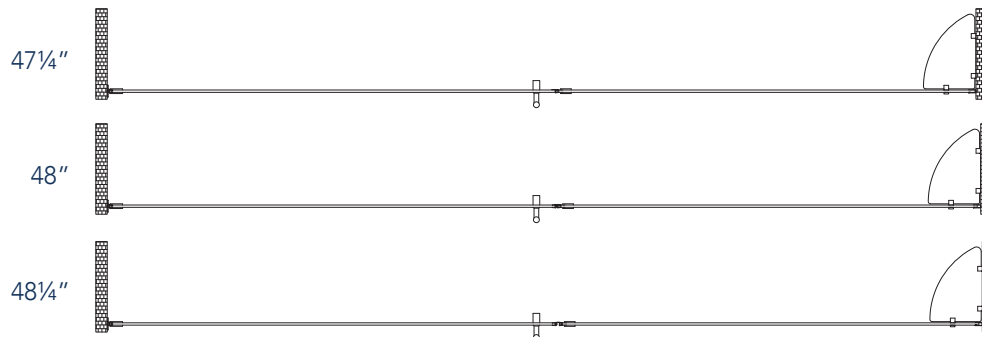

# Aston BelmoreGS SDR 960-4826

**CH** CHROME HARDWARE

**SS** STAINLESS STEEL HARDWARE

**ORB** OIL RUBBED BRONZE HARDWARE

MODEL	WALL OPENING(A)	DOOR PANEL WIDTH(B)	FIXED PANEL WIDTH(C)	HEIGHT (D)	HANDLE HEIGHT(E)	ENTRY OPEN(F)
SDR960-4826-10	47 1/4" - 48 1/4"	25 5/8"	21 5/8"	72"	36 1/4"	23 5/8" - 24 5/8"