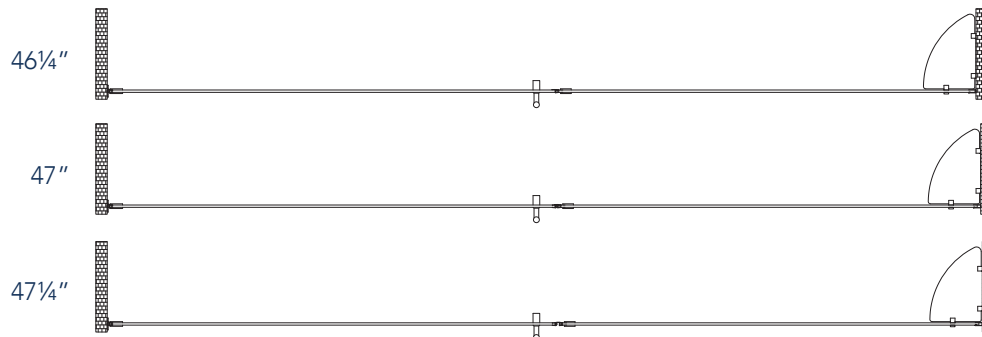

# Aston BelmoreGS SDR 960-4725

**CH** CHROME HARDWARE

**SS** STAINLESS STEEL HARDWARE

**ORB** OIL RUBBED BRONZE HARDWARE

MODEL	WALL OPENING(A)	DOOR PANEL WIDTH(B)	FIXED PANEL WIDTH(C)	HEIGHT (D)	HANDLE HEIGHT(E)	ENTRY OPEN(F)
SDR960-4725-10	46 1/4" - 47 1/4"	24 5/8"	21 5/8"	72"	36 1/4"	22 5/8" - 23 5/8"