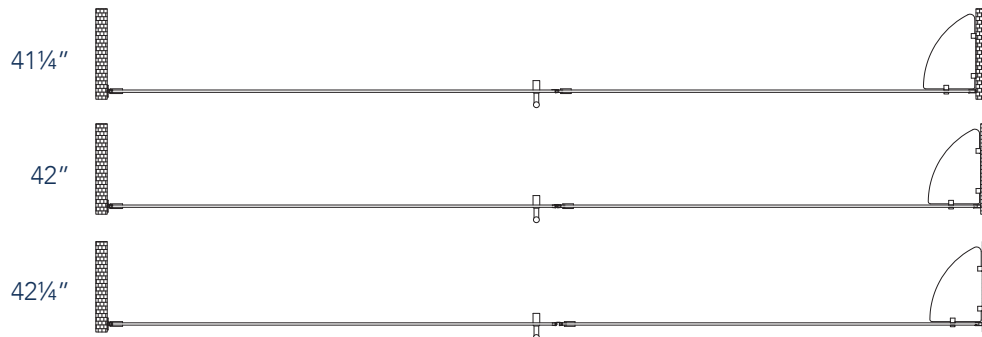

# Aston BelmoreGS SDR 960-4228

**CH** CHROME HARDWARE

**SS** STAINLESS STEEL HARDWARE

**ORB** OIL RUBBED BRONZE HARDWARE

MODEL	WALL OPENING(A)	DOOR PANEL WIDTH(B)	FIXED PANEL WIDTH(C)	HEIGHT (D)	HANDLE HEIGHT(E)	ENTRY OPEN(F)
SDR960-4228-10	41 1/4" - 42 1/4"	27 5/8"	13 5/8"	72"	36 1/4"	25 5/8" - 26 5/8"