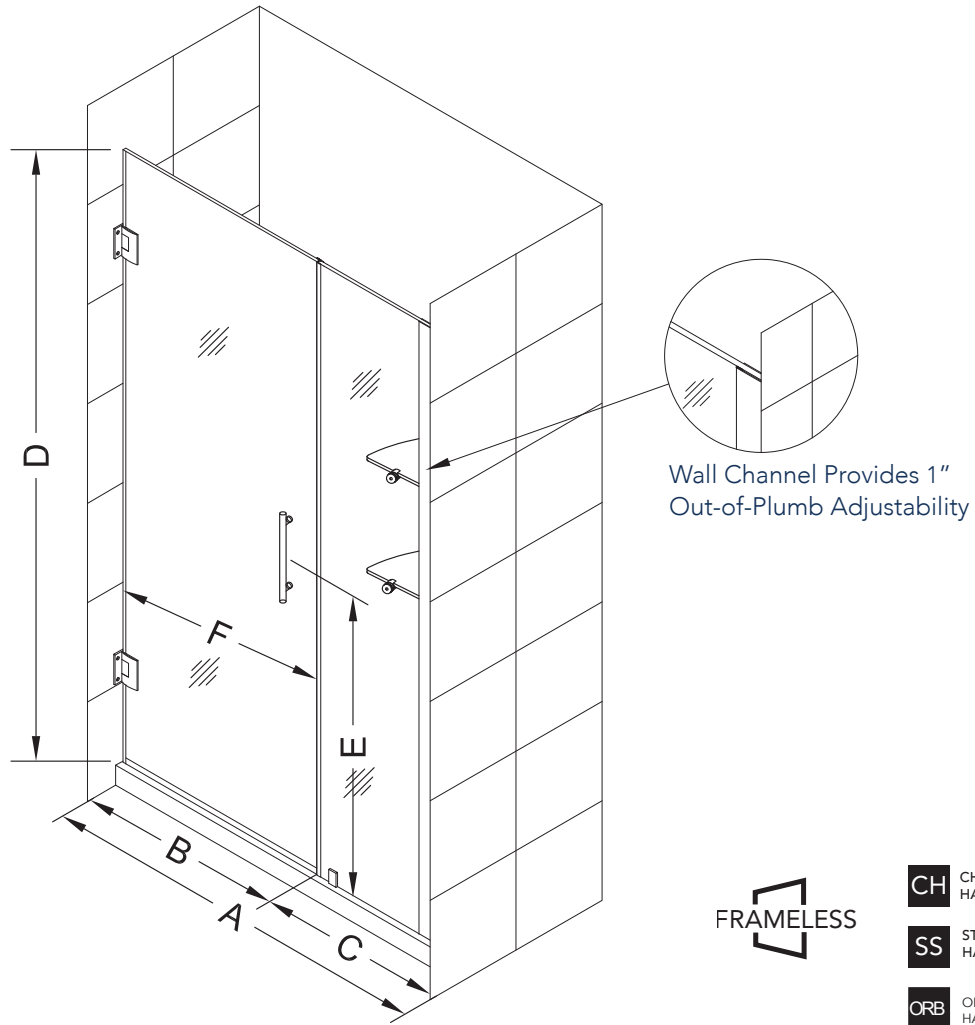

# Aston BelmoreGS SDR 960-4228

**CH** CHROME HARDWARE

**SS** STAINLESS STEEL HARDWARE

**ORB** OIL RUBBED BRONZE HARDWARE

MODEL	WALL OPENING(A)	DOOR PANEL WIDTH(B)	FIXED PANEL WIDTH(C)	HEIGHT (D)	HANDLE HEIGHT(E)	ENTRY OPEN(F)
SDR960-4228-10	41 1/4" - 42 1/4"	27 5/8"	13 5/8"	72"	36 1/4"	25 5/8" - 26 5/8"