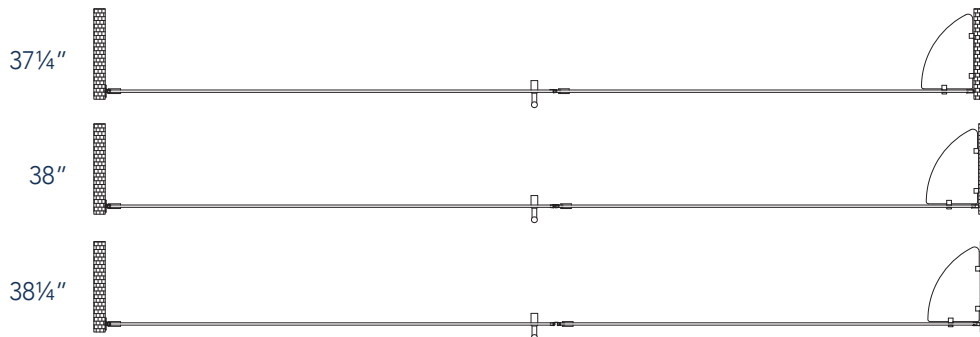

# Aston BelmoreGS SDR 960-3824

- CH** CHROME HARDWARE
- SS** STAINLESS STEEL HARDWARE
- ORB** OIL RUBBED BRONZE HARDWARE

MODEL	WALL OPENING(A)	DOOR PANEL WIDTH(B)	FIXED PANEL WIDTH(C)	HEIGHT (D)	HANDLE HEIGHT(E)	ENTRY OPEN(F)
SDR960-3824-10	37 1/4" - 38 1/4"	23 5/8"	13 5/8"	72"	36 1/4"	21 5/8" - 22 5/8"