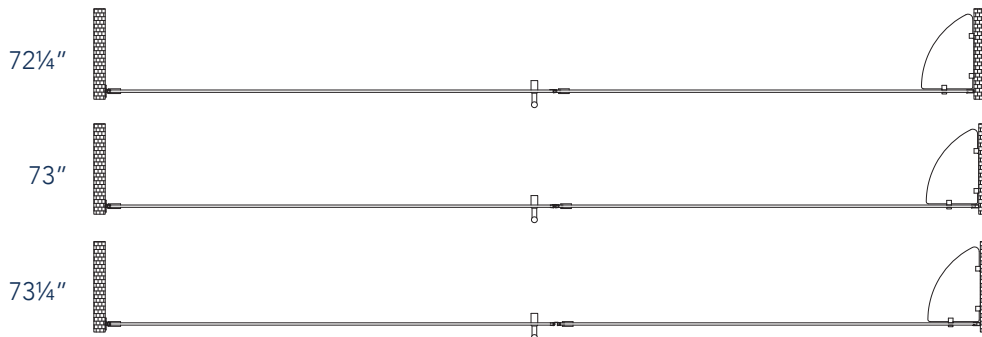

Aston BelmoreGS SDR 960-7335

CH CHROME HARDWARE

SS STAINLESS STEEL HARDWARE

ORB OIL RUBBED BRONZE HARDWARE

MODEL	WALL OPENING(A)	DOOR PANEL WIDTH(B)	FIXED PANEL WIDTH(C)	HEIGHT (D)	HANDLE HEIGHT(E)	ENTRY OPEN(F)
SDR960-7335-10	72 1/4" - 73 1/4"	34 5/8"	37 5/8"	72"	36 1/4"	32 5/8" - 33 5/8"