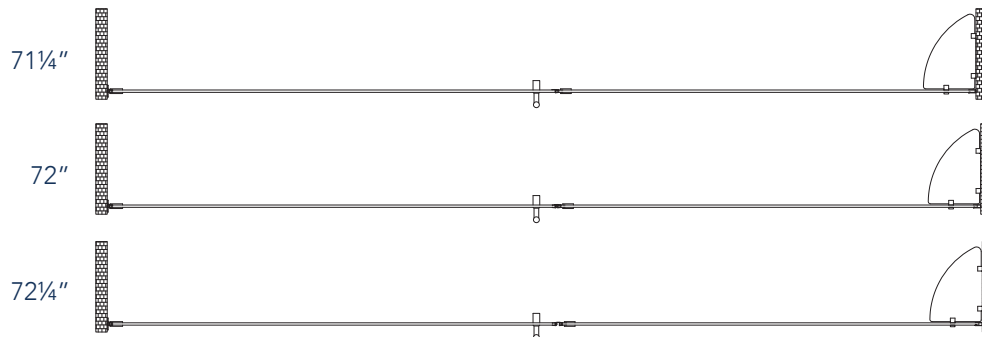

# Aston BelmoreGS SDR 960-7234

**CH** CHROME HARDWARE

**SS** STAINLESS STEEL HARDWARE

**ORB** OIL RUBBED BRONZE HARDWARE

MODEL	WALL OPENING(A)	DOOR PANEL WIDTH(B)	FIXED PANEL WIDTH(C)	HEIGHT (D)	HANDLE HEIGHT(E)	ENTRY OPEN(F)
SDR960-7234-10	71 1/4" - 72 1/4"	33 5/8"	37 5/8"	72"	36 1/4"	31 5/8" - 32 5/8"