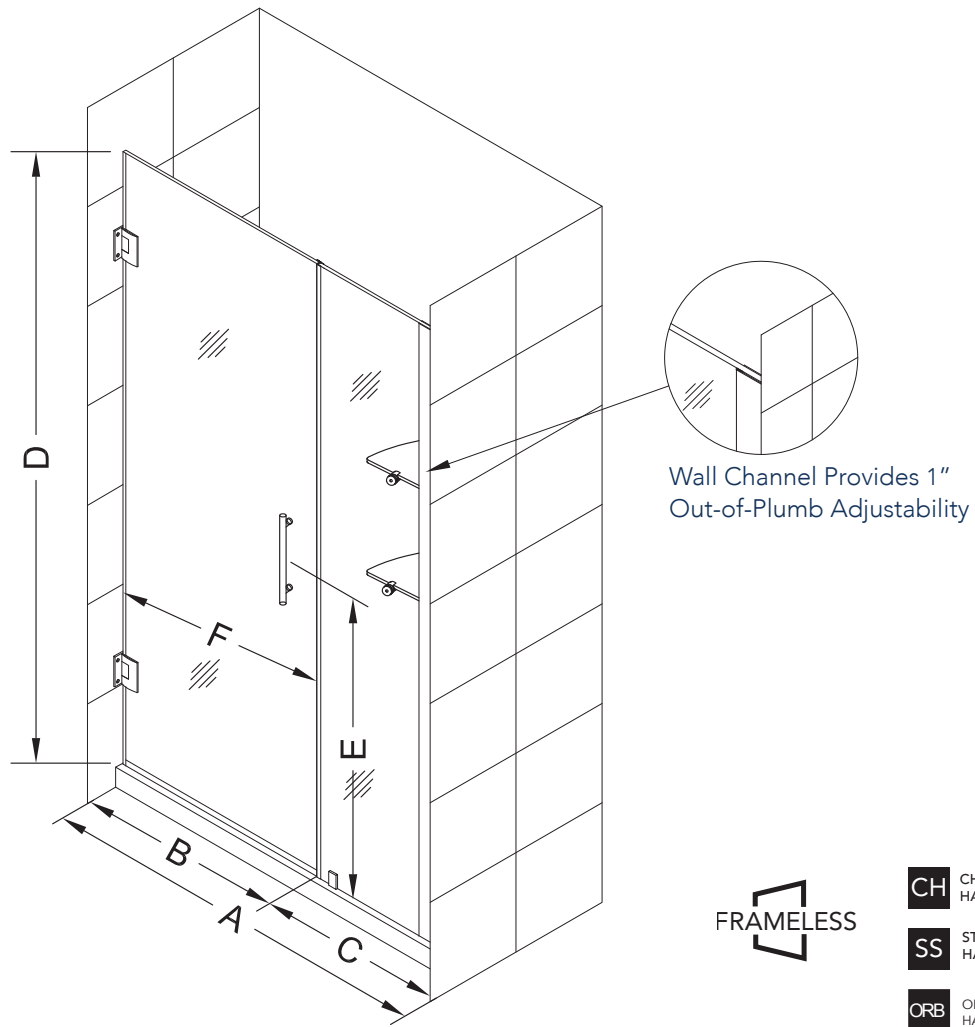

# Aston BelmoreGS SDR 960-7234

**CH** CHROME HARDWARE

**SS** STAINLESS STEEL HARDWARE

**ORB** OIL RUBBED BRONZE HARDWARE

MODEL	WALL OPENING(A)	DOOR PANEL WIDTH(B)	FIXED PANEL WIDTH(C)	HEIGHT (D)	HANDLE HEIGHT(E)	ENTRY OPEN(F)
SDR960-7234-10	71 1/4" - 72 1/4"	33 5/8"	37 5/8"	72"	36 1/4"	31 5/8" - 32 5/8"