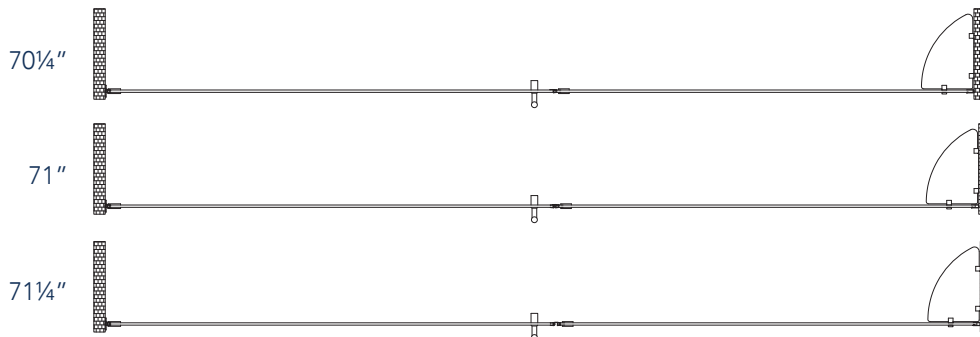

Aston BelmoreGS SDR 960-7135

CH CHROME HARDWARE

SS STAINLESS STEEL HARDWARE

ORB OIL RUBBED BRONZE HARDWARE

MODEL	WALL OPENING(A)	DOOR PANEL WIDTH(B)	FIXED PANEL WIDTH(C)	HEIGHT (D)	HANDLE HEIGHT(E)	ENTRY OPEN(F)
SDR960-7135-10	70 1/4"-71 1/4"	34 5/8"	35 5/8"	72"	36 1/4"	32 5/8"-33 5/8"